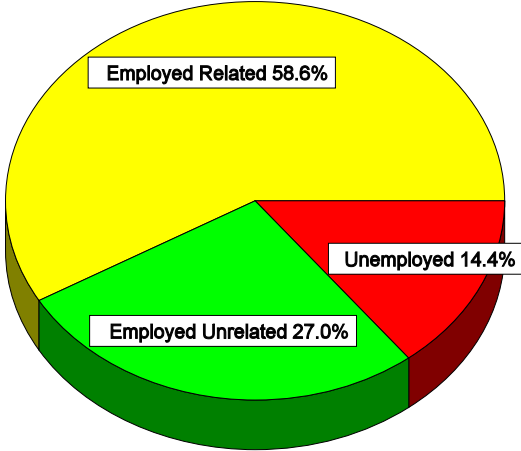

- 97% are satisfied with their Gateway training
- 85% have jobs within six months of graduation
- 59% are employed in their field of training
- The average full-time wage is \$17.46 per hour

Notes

- *For purposes of this report, full-time employment is defined as 35 hours or more per week.*
- *Wages are reported only for those programs in which 2 or more respondents provided salary information. Wages are reported before deductions.*
- *While salaries in this report generally reflect entry-level wages, 16 percent of those employed related to their field of training were already employed prior to attending Gateway and have maintained that job.*
- *Double majors are reported in only one program.*

Graduate Profile

LOCATION OF EMPLOYMENT (Employed-related graduates)

75% of graduates are employed in our district

REASON FOR ATTENDING GATEWAY

DEMOGRAPHICS

- Ethnic Background:
 - American Indian.4%
 - Asian.1.6%
 - African American.7.5%
 - Hispanic.10.3%
 - White.77.1%
 - Unreported.4%
 - Two or More Races.2.4%
 - Hawaiian Pacific Island.1%

- Gender:
 - Male.30%
 - Female.70%

All Gateway Programs

Employment Status

Number of graduates.	2,174
Number responding.	1,779
Employed in related occupations.	760
Employed in unrelated occupations.	350
Seeking employment.	187
Not in labor market.	469
Student.	415
Family Responsibilities.	33
Disabled.	4
Other.	17
Employed full-time related.	457
Average hourly salary.	\$17.46
Range of hourly salary.	\$7.35 - \$48.08
Average hours per week.	40.24
Employed part-time related.	262
Average hourly salary.	\$14.19
Range of hourly salary.	\$7.25 - \$100.30
Average hours per week.	22.87