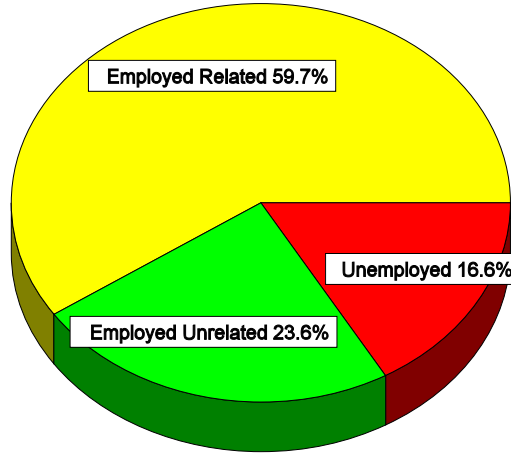

Associate Degree Programs

Employment Status

Number of graduates.	726
Number responding.	636
Employed in related occupations.	341
Employed in unrelated occupations.	135
Seeking employment.	95
Not in labor market.	58
Student.	46
Family Responsibilities.	6
Disabled.	1
Other.	5
Employed full-time related.	266
Average hourly salary.	$18.96
Range of hourly salary.	$8.11 - $48.08
Average hours per week.	40.12
Employed part-time related.	68
Average hourly salary.	$18.40
Range of hourly salary.	$7.25 - $100.30
Average hours per week.	24.50