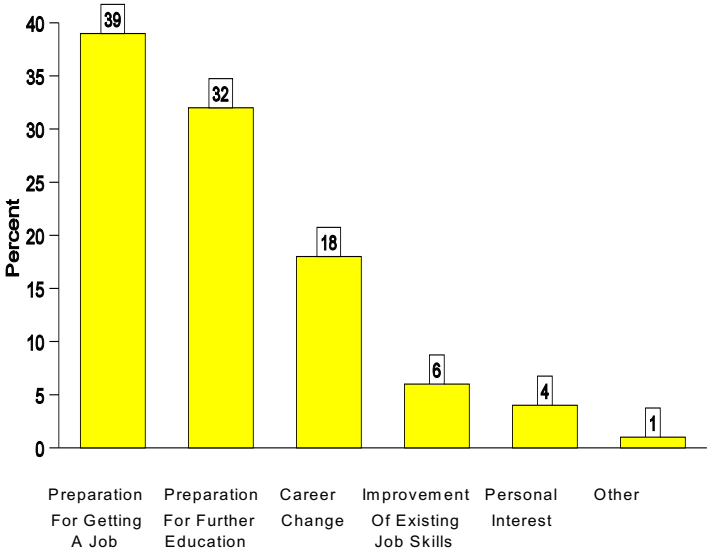

- 97% are satisfied with their Gateway training
- 85% have jobs within six months of graduation
- 59% are employed in their field of training
- The average full-time wage is \$17.46 per hour

Notes

- *For purposes of this report, full-time employment is defined as 35 hours or more per week.*
- *Wages are reported only for those programs in which 2 or more respondents provided salary information. Wages are reported before deductions.*
- *While salaries in this report generally reflect entry-level wages, 16 percent of those employed related to their field of training were already employed prior to attending Gateway and have maintained that job.*
- *Double majors are reported in only one program.*

Graduate Profile

LOCATION OF EMPLOYMENT (Employed-related graduates)

75% of graduates are employed in our district

REASON FOR ATTENDING GATEWAY

DEMOGRAPHICS

- Ethnic Background:
 - American Indian.4%
 - Asian.1.6%
 - African American.7.5%
 - Hispanic.10.3%
 - White.77.1%
 - Unreported.4%
 - Two or More Races.2.4%
 - Hawaiian Pacific Island.1%