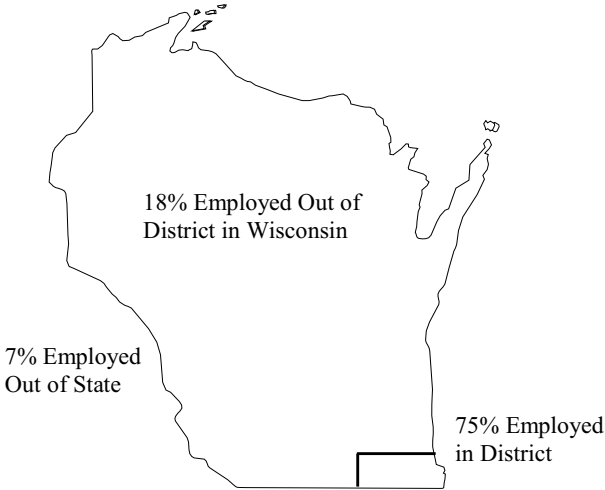

Survey Highlights

The 2013 Graduate Follow-Up survey was mailed to 2,174 associate degree and technical diploma graduates. A total of 1,779 graduates responded to the survey for a response rate of 82 percent. The following are highlights:

- 97% are satisfied with their Gateway training
- 85% have jobs within six months of graduation
- 59% are employed in their field of training
- The average full-time wage is \$17.46 per hour

Notes

- *For purposes of this report, full-time employment is defined as 35 hours or more per week.*
- *Wages are reported only for those programs in which 2 or more respondents provided salary information. Wages are reported before deductions.*
- *While salaries in this report generally reflect entry-level wages, 16 percent of those employed related to their field of training were already employed prior to attending Gateway and have maintained that job.*
- *Double majors are reported in only one program.*

Graduate Profile

LOCATION OF EMPLOYMENT (Employed-related graduates)

75% of graduates are employed in our district

REASON FOR ATTENDING GATEWAY

DEMOGRAPHICS

- Ethnic Background:
 - American Indian.4%
 - Asian.1.6%
 - African American.7.5%
 - Hispanic.10.3%
 - White.77.1%
 - Unreported.4%
 - Two or More Races.2.4%
 - Hawaiian Pacific Island.1%