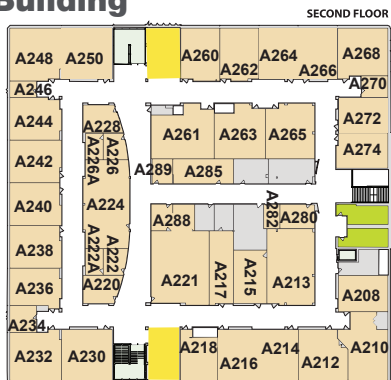

Kenosha Campus

- Atrium
- Bookstore
- Campus Security
- Every Child's Place
- Garden Room
- Learning Success Center
- Library
- Personal Needs Room

- President's Office
- Restroom
- Student Commons
- Student Services
- Testing Services