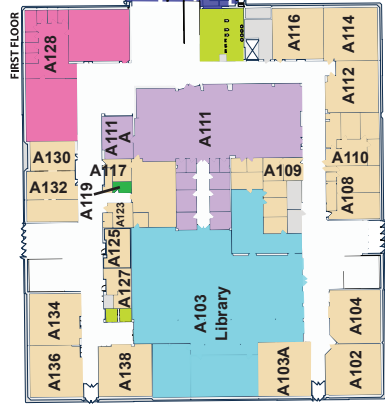

- Legend**
- | | |
|-------------------------------------|--------------------|
| 1 Employee Clinic | 4 Campus Security |
| 2 Haribo Hall | 5 Student Commons |
| 3 Kenall Protective Services Center | 6 Bookstore |
| | 7 Student Services |

Kenosha Campus

Kenosha Campus

Academic Building

Inspire Center/ WGTD Radio

Administration Center

Technical Building

Service Building

Pike Creek Horticulture Center