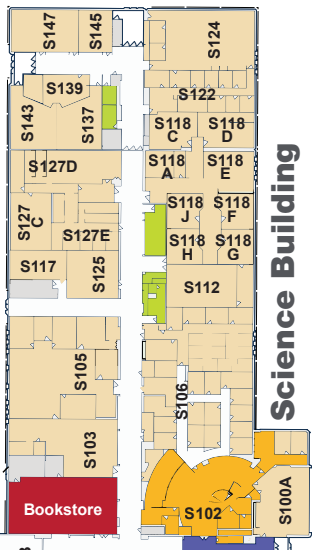

- Legend**
- | | |
|-------------------------------------|--------------------|
| 1 Employee Clinic | 4 Campus Security |
| 2 Haribo Hall | 5 Student Commons |
| 3 Kenall Protective Services Center | 6 Bookstore |
| | 7 Student Services |

Kenosha Campus

Kenosha Campus

Academic Building

Inspire Center/ WGTD Radio

Administration Center

Technical Building

Service Building

Pike Creek Horticulture Center