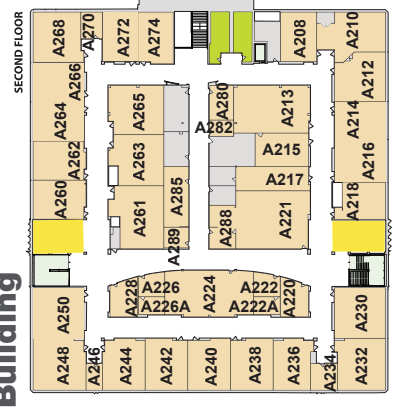

- Legend**
- | | |
|-------------------------------------|--------------------|
| 1 Employee Clinic | 4 Campus Security |
| 2 Haribo Hall | 5 Student Commons |
| 3 Kenall Protective Services Center | 6 Bookstore |
| | 7 Student Services |

Kenosha Campus

Kenosha Campus

Academic Building

Inspire Center/ WGTD Radio

Administration Center

Technical Building

Service Building

Pike Creek Horticulture Center