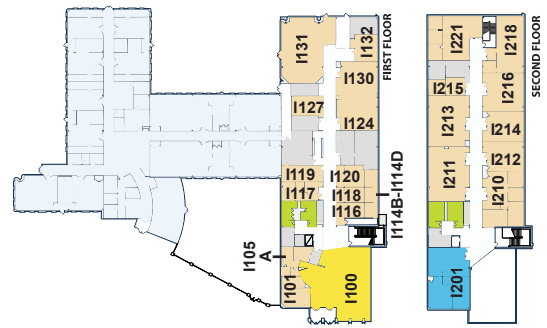

- Legend**
- | | |
|-------------------------------------|--------------------|
| 1 Employee Clinic | 4 Campus Security |
| 2 Haribo Hall | 5 Student Commons |
| 3 Kenall Protective Services Center | 6 Bookstore |
| | 7 Student Services |

Kenosha Campus

Kenosha Campus

Academic Building

Inspire Center/ WGTD Radio

Administration Center

Technical Building

Service Building

Pike Creek Horticulture Center