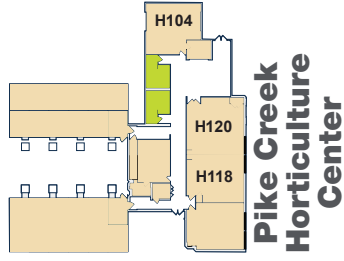

- Legend**
- | | |
|-------------------------------------|--------------------|
| 1 Employee Clinic | 4 Campus Security |
| 2 Haribo Hall | 5 Student Commons |
| 3 Kenall Protective Services Center | 6 Bookstore |
| | 7 Student Services |

Kenosha Campus

Kenosha Campus

Academic Building

Inspire Center/ WGTD Radio

Administration Center

Technical Building

Service Building

Pike Creek Horticulture Center