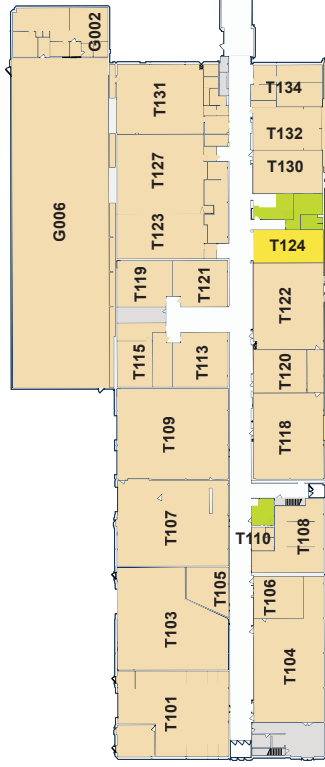

- Legend**
- | | |
|-------------------------------------|--------------------|
| 1 Employee Clinic | 4 Campus Security |
| 2 Haribo Hall | 5 Student Commons |
| 3 Kenall Protective Services Center | 6 Bookstore |
| | 7 Student Services |

Kenosha Campus

Kenosha Campus

Academic Building

Inspire Center/ WGTD Radio

Administration Center

Technical Building

Service Building

Pike Creek Horticulture Center