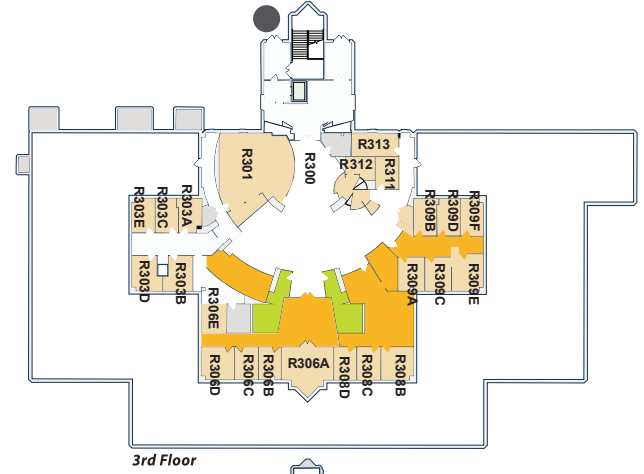

Racine Campus

Lincoln Building

Basement

Lake Building

Technical Building

Racine Building

- Bookstore
- Campus Security
- Learning Success Center
- Library
- Personal Needs Room
- Restroom
- SC Johnson Student Life Center
- Student Services
- Testing Services
- View on 5
- Open Entrances