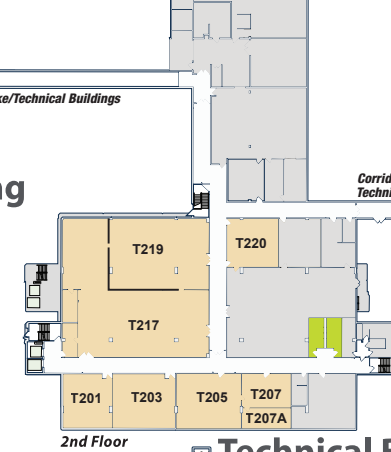

Racine Campus

Lincoln Building

Basement

Lake Building

Technical Building

Racine Building

- Bookstore
- Campus Security
- Learning Success Center
- Library
- Personal Needs Room
- Restroom
- SC Johnson Student Life Center
- Student Services
- Testing Services
- View on 5
- Open Entrances