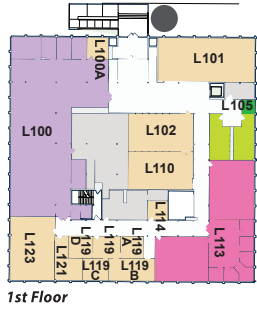

Racine Campus

Lincoln Building

Basement

Lake Building

Technical Building

Racine Building

- Bookstore
- Campus Security
- Learning Success Center
- Library
- Personal Needs Room
- Restroom
- SC Johnson Student Life Center
- Student Services
- Testing Services
- View on 5
- Open Entrances