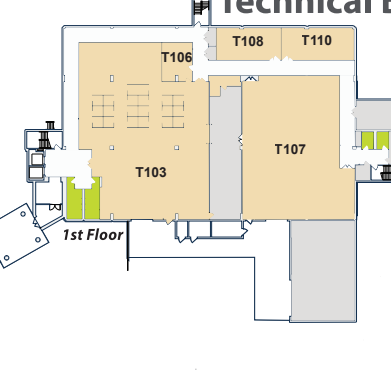

Racine Campus

Lincoln Building

Basement

Lake Building

Technical Building

Racine Building

- Bookstore
- Campus Security
- Learning Success Center
- Library
- Personal Needs Room
- Restroom
- SC Johnson Student Life Center
- Student Services
- Testing Services
- View on 5
- Open Entrances