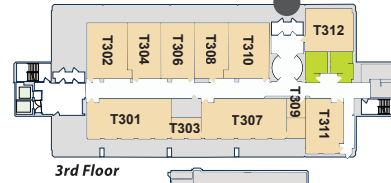

Racine Campus

Lincoln Building

Basement

Lake Building

Technical Building

Racine Building

- Bookstore
- Campus Security
- Learning Success Center
- Library
- Personal Needs Room
- Restroom
- SC Johnson Student Life Center
- Student Services
- Testing Services
- View on 5
- Open Entrances