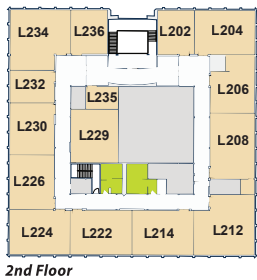

Racine Campus

Lincoln Building

Basement

Lake Building

Technical Building

Racine Building

- Bookstore
- Campus Security
- Learning Success Center
- Library
- Personal Needs Room
- Restroom
- SC Johnson Student Life Center
- Student Services
- Testing Services
- View on 5
- Open Entrances