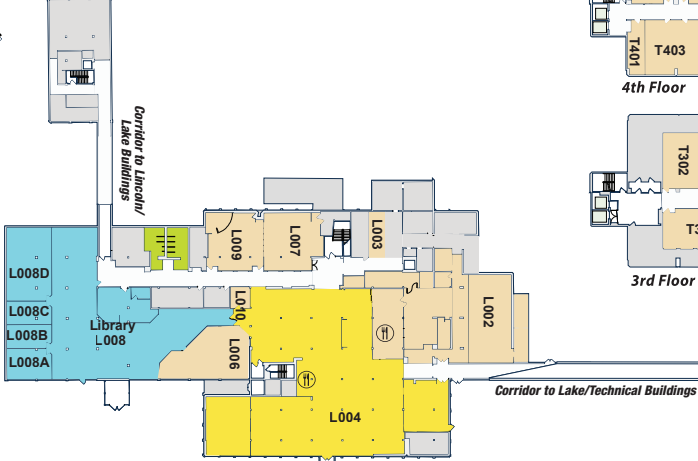

Racine Campus

Lincoln Building

Basement

Lake Building

Technical Building

Racine Building

- Bookstore
- Campus Security
- Learning Success Center
- Library
- Personal Needs Room
- Restroom
- SC Johnson Student Life Center
- Student Services
- Testing Services
- View on 5
- Open Entrances