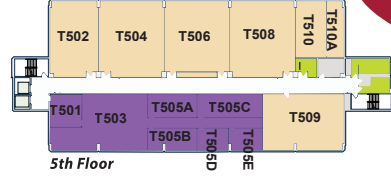

Racine Campus

Lincoln Building

Basement

Lake Building

Technical Building

Racine Building

- Bookstore
- Campus Security
- Learning Success Center
- Library
- Personal Needs Room
- Restroom
- SC Johnson Student Life Center
- Student Services
- Testing Services
- View on 5
- Open Entrances