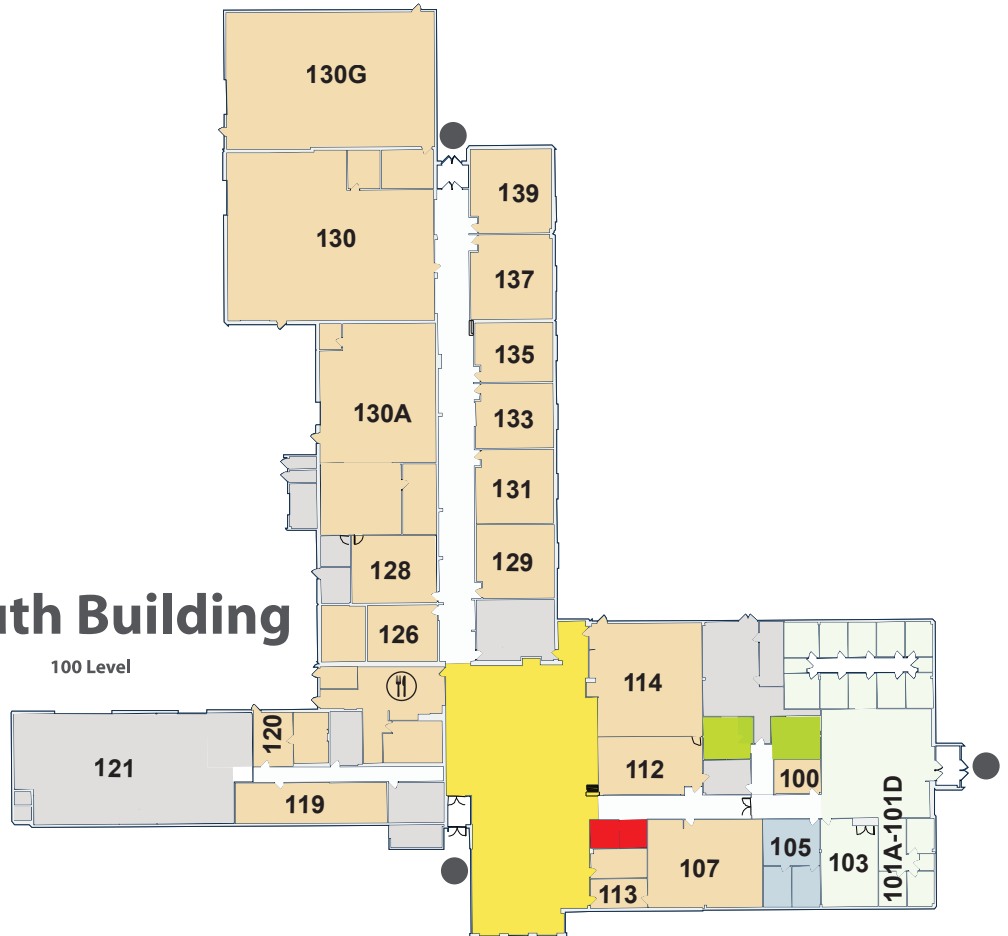

Elkhorn Campus

North Building

200 Level

- Bookstore
- Campus Security
- Learning Success Center
- Library
- Personal Needs Room
- Restroom
- Student Commons
- Student Services
- Testing Services
- Walworth County Job Center
- WCEDA
- Open Entrances

Veterinary Sciences Building

South Building

100 Level

**West Building
Alternative High School**