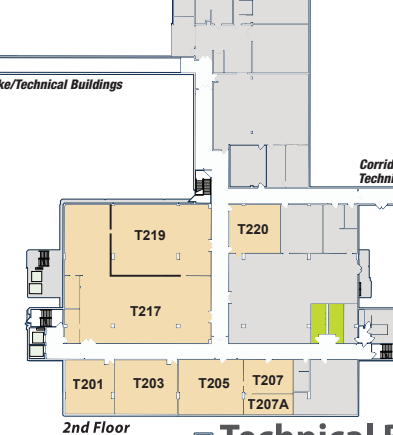

Racine Campus

Lincoln Building

- Bookstore
- Campus Security
- Learning Success Center
- Library
- Personal Needs Room
- Restroom
- SC Johnson Student Life Center
- Student Services
- Testing Services
- View on 5

Technical Building

Racine Building