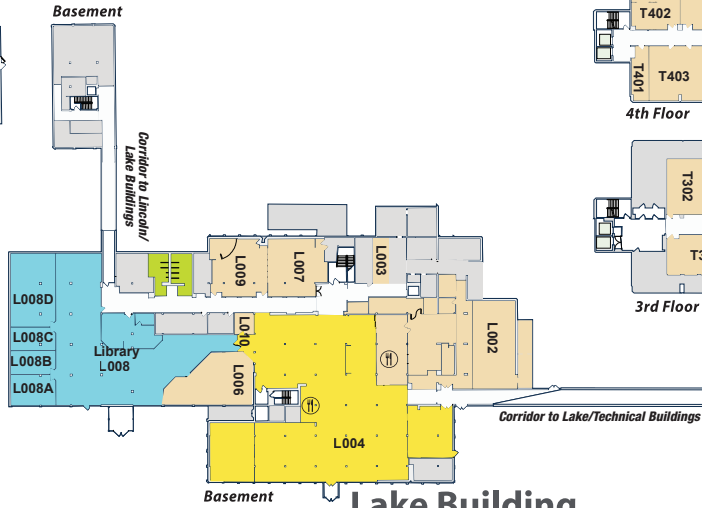

Racine Campus

Lincoln Building

- Bookstore
- Campus Security
- Learning Success Center
- Library
- Personal Needs Room
- Restroom
- SC Johnson Student Life Center
- Student Services
- Testing Services
- View on 5

Technical Building

Racine Building