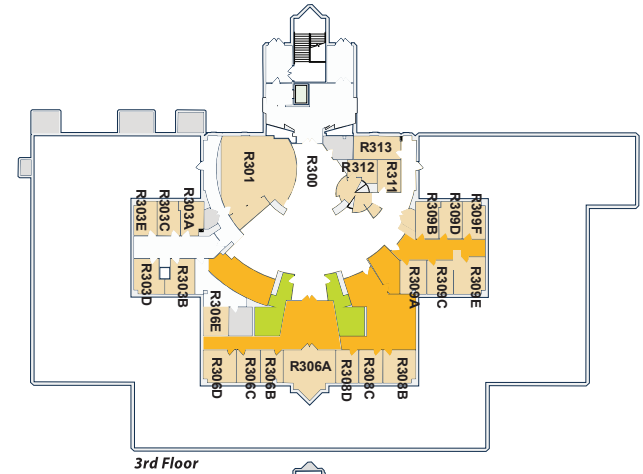

Racine Campus

Lincoln Building

- Bookstore
- Campus Security
- Learning Success Center
- Library
- Personal Needs Room
- Restroom
- SC Johnson Student Life Center
- Student Services
- Testing Services
- View on 5

Technical Building

Racine Building