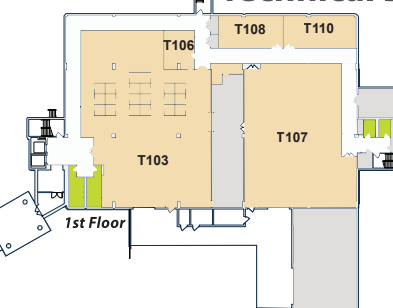

Racine Campus

Lincoln Building

- Bookstore
- Campus Security
- Learning Success Center
- Library
- Personal Needs Room
- Restroom
- SC Johnson Student Life Center
- Student Services
- Testing Services
- View on 5

Technical Building

Racine Building