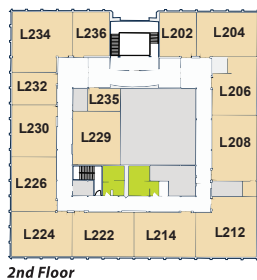

Racine Campus

Lincoln Building

- Bookstore
- Campus Security
- Learning Success Center
- Library
- Personal Needs Room
- Restroom
- SC Johnson Student Life Center
- Student Services
- Testing Services
- View on 5

Technical Building

Racine Building