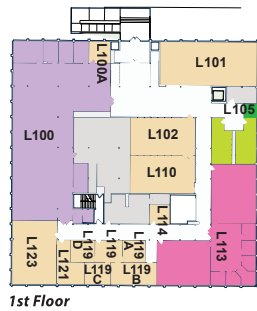

Racine Campus

Lincoln Building

- Bookstore
- Campus Security
- Learning Success Center
- Library
- Personal Needs Room
- Restroom
- SC Johnson Student Life Center
- Student Services
- Testing Services
- View on 5

Technical Building

Racine Building