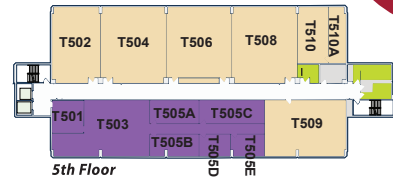

Racine Campus

Lincoln Building

- Bookstore
- Campus Security
- Learning Success Center
- Library
- Personal Needs Room
- Restroom
- SC Johnson Student Life Center
- Student Services
- Testing Services
- View on 5

Technical Building

Racine Building