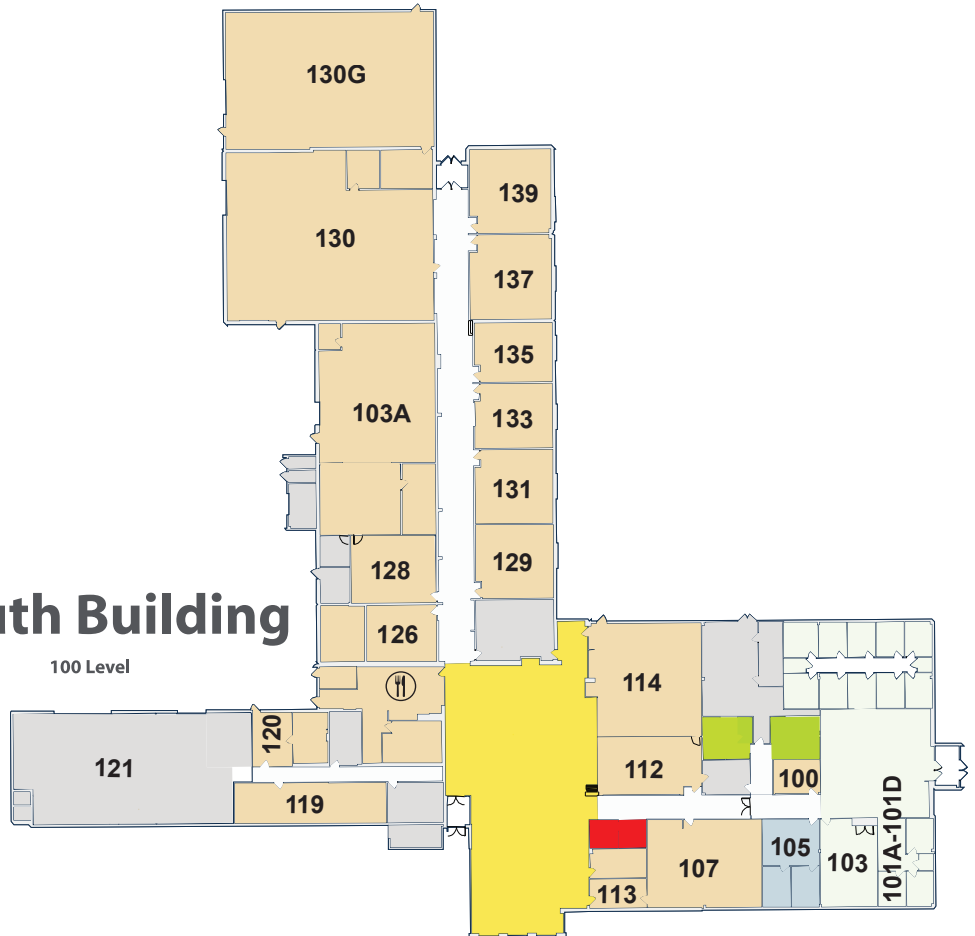

Elkhorn Campus

North Building

200 Level

- Atrium
- Bookstore
- Campus Security
- Learning Success Center
- Library
- Personal Needs Room
- Restroom
- Student Commons
- Student Services
- Testing Services
- Walworth County Job Center
- WCEDA

Veterinary Sciences Building

South Building

100 Level

West Building Alternative High School