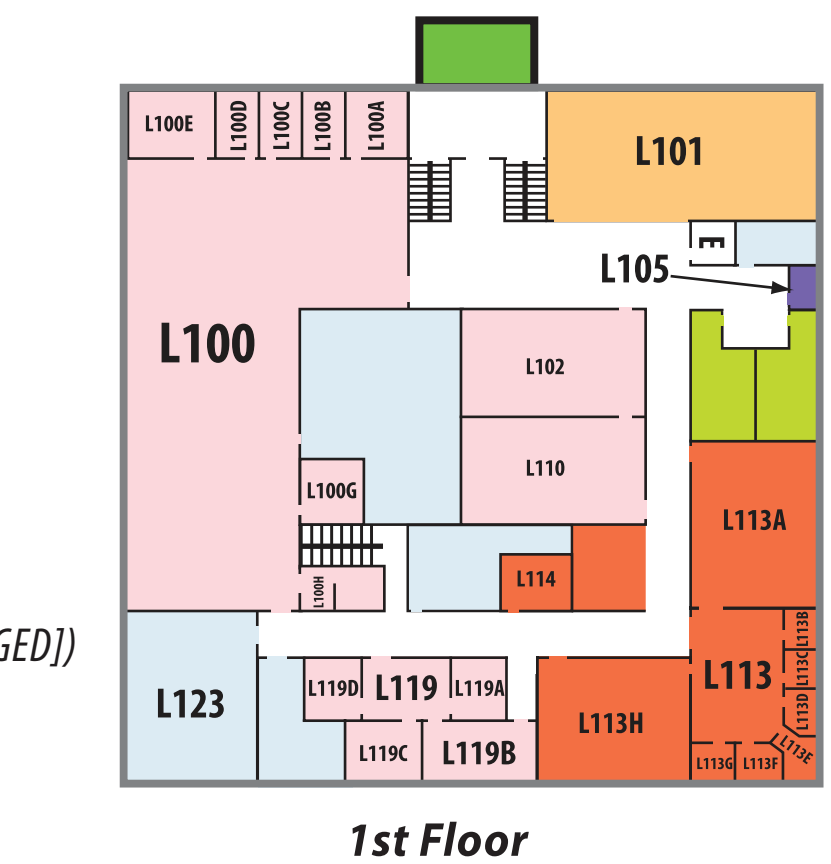

## Lincoln Building

Basement

- SC Johnson Student Life Center
- Restrooms

- Multicultural Resource Center
  - Common Grounds Coffee House
  - Student Activity Center
  - Library
  - Entrances
  - Learning Success Center
- L100 Rooms:**
- Academic Support Services (Tutoring)
  - Adult Learning Services (Adult Basic Education [ABE]; English Language Learning [ELL], and General Equivalency Diploma [GED])
  - Disability Support Services
- L119 Rooms:**
- Nontraditional Occupations/Step-Up Coordinator
  - International Education
  - Multicultural Specialist
  - TRiO
- Testing Services
  - Open Computer Lab
  - Family Room

## Lake Building