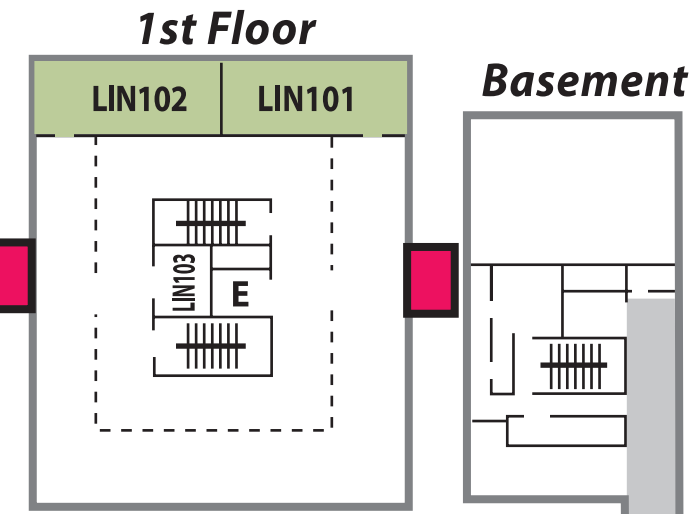

# Racine Campus

## Lincoln Building

Basement

- SC Johnson Student Life Center
- Restrooms

- Multicultural Resource Center
  - Common Grounds Coffee House
  - Student Activity Center
  - Library
  - Entrances
  - Learning Success Center
- L100 Rooms:**
- Academic Support Services (Tutoring)
  - Adult Learning Services (Adult Basic Education [ABE]; English Language Learning [ELL], and General Equivalency Diploma [GED])
  - Disability Support Services
- L119 Rooms:**
- Nontraditional Occupations/Step-Up Coordinator
  - International Education
  - Multicultural Specialist
  - TRiO
- Testing Services
  - Open Computer Lab
  - Family Room