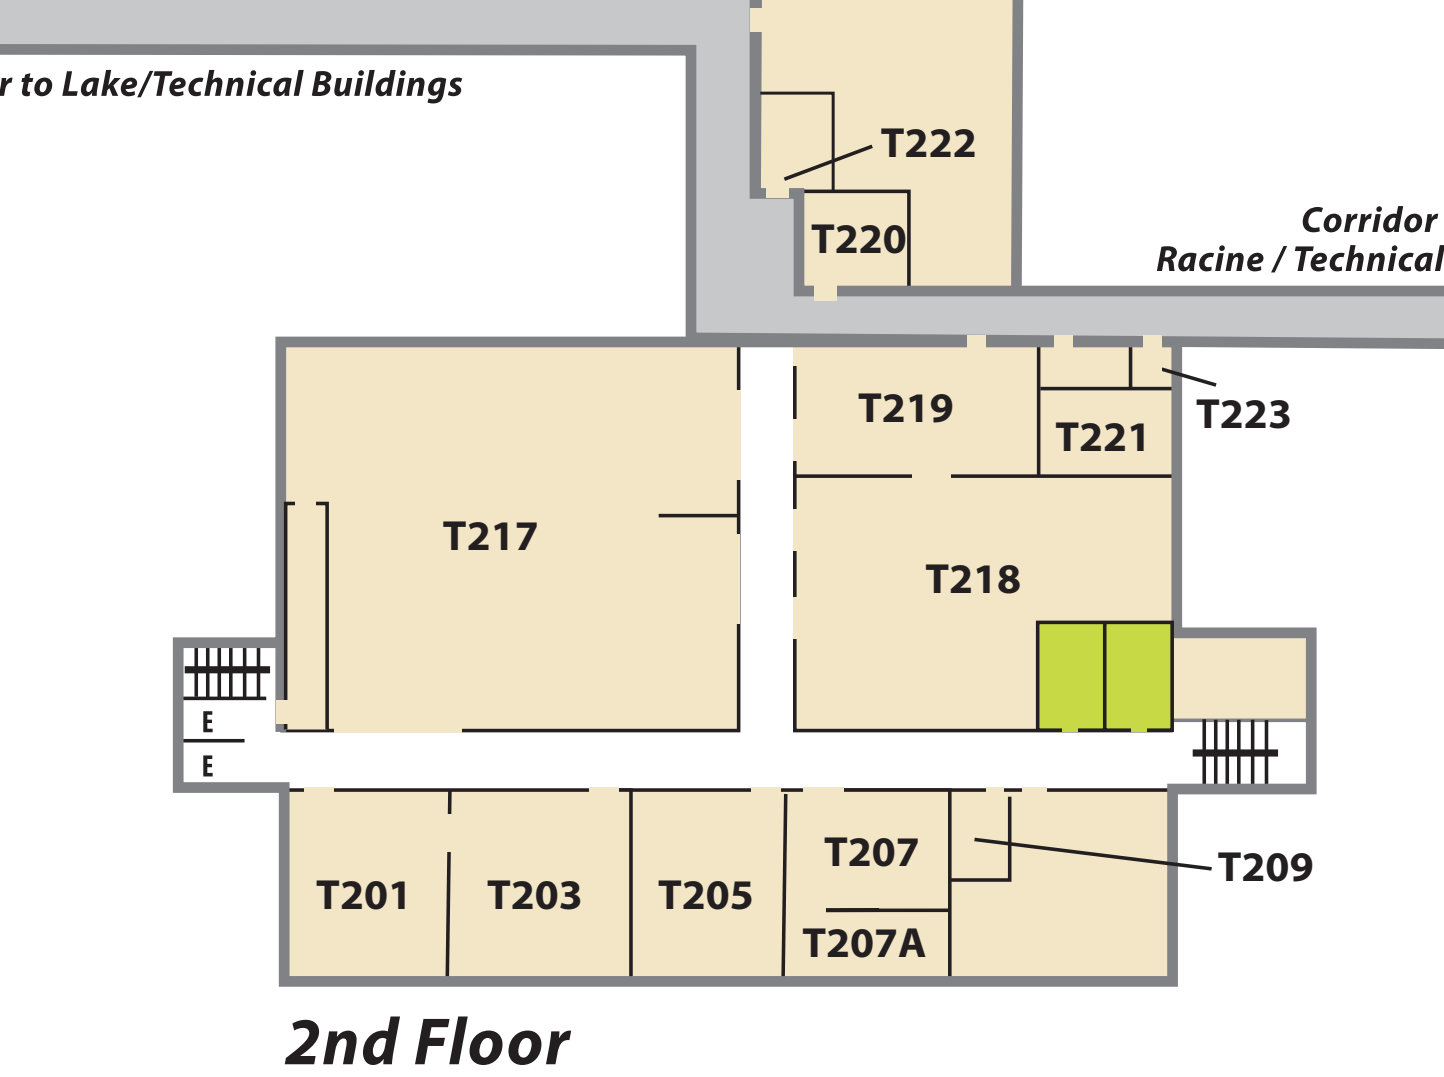

Technical Building