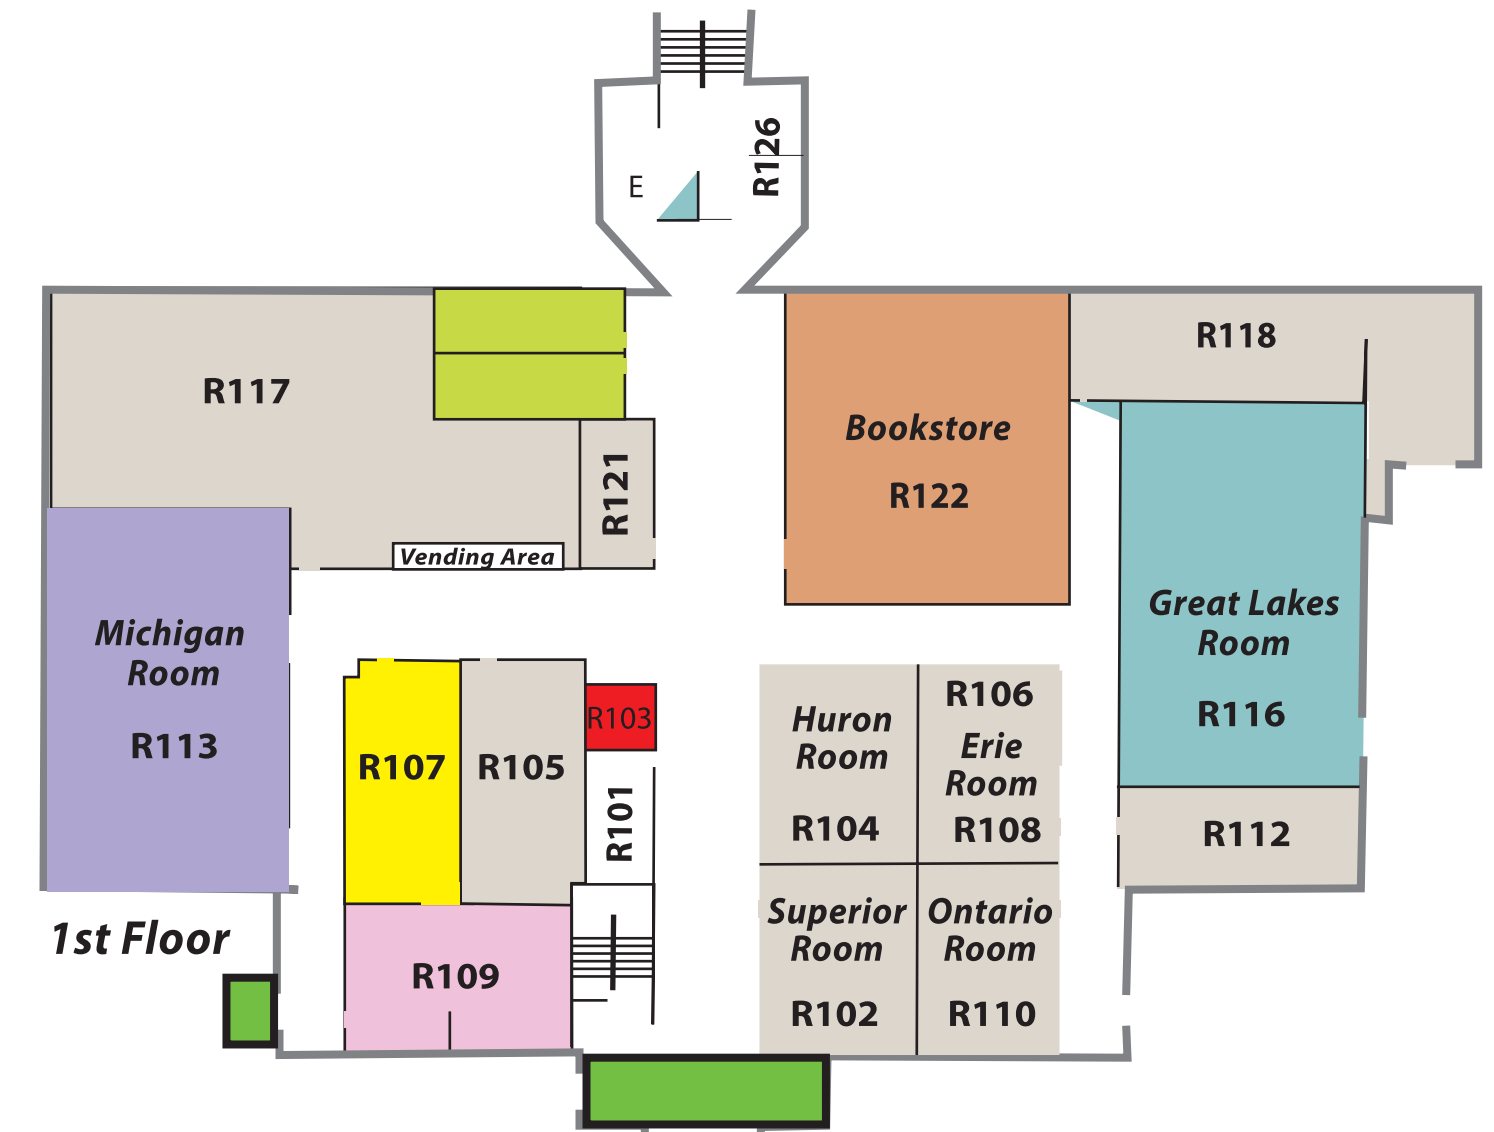

## Lincoln Building

Basement

- SC Johnson Student Life Center
- Restrooms

- Multicultural Resource Center
  - Common Grounds Coffee House
  - Student Activity Center
  - Library
  - Entrances
  - Learning Success Center
- L100 Rooms:**
- Academic Support Services (Tutoring)
  - Adult Learning Services (Adult Basic Education [ABE]; English Language Learning [ELL], and General Equivalency Diploma [GED])
  - Disability Support Services
- L119 Rooms:**
- Nontraditional Occupations/Step-Up Coordinator
  - International Education
  - Multicultural Specialist
  - TRiO
- Testing Services
  - Open Computer Lab
  - Family Room

## Lake Building

## Racine Building

- Michigan Room
- Staff Development Center
- Business Resource Center/LaunchBox
- Great Lakes Room
- Security