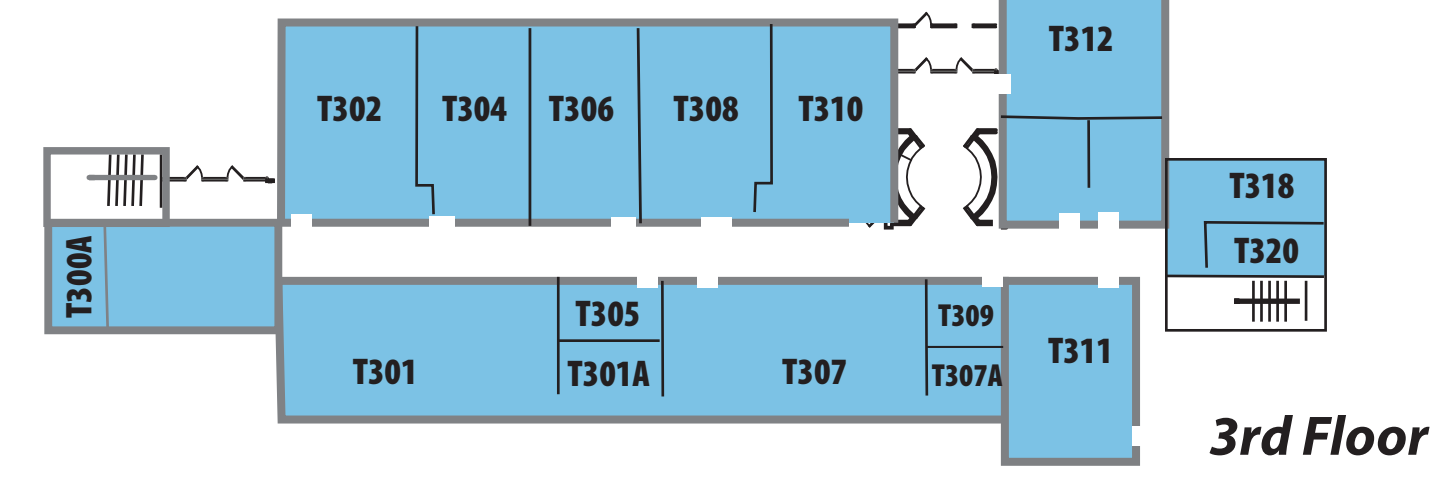

## Lincoln Building

Basement

- SC Johnson Student Life Center
- Restrooms

- Multicultural Resource Center
  - Common Grounds Coffee House
  - Student Activity Center
  - Library
  - Entrances
  - Learning Success Center
- L100 Rooms:**
- Academic Support Services (Tutoring)
  - Adult Learning Services (Adult Basic Education [ABE]; English Language Learning [ELL], and General Equivalency Diploma [GED])
  - Disability Support Services
- L119 Rooms:**
- Nontraditional Occupations/Step-Up Coordinator
  - International Education
  - Multicultural Specialist
  - TRiO
- Testing Services
  - Open Computer Lab
  - Family Room

## Lake Building