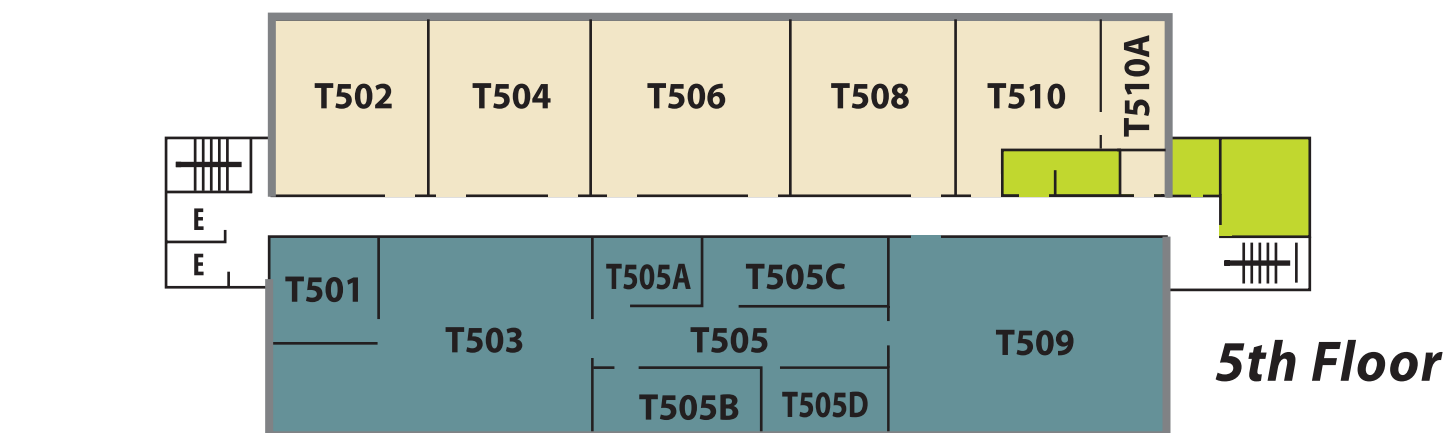

## Lincoln Building

Basement

- SC Johnson Student Life Center
- Restrooms

- Multicultural Resource Center
  - Common Grounds Coffee House
  - Student Activity Center
  - Library
  - Entrances
  - Learning Success Center
- L100 Rooms:**
- Academic Support Services (Tutoring)
  - Adult Learning Services (Adult Basic Education [ABE]; English Language Learning [ELL], and General Equivalency Diploma [GED])
  - Disability Support Services
- L119 Rooms:**
- Nontraditional Occupations/Step-Up Coordinator
  - International Education
  - Multicultural Specialist
  - TRiO
- Testing Services
  - Open Computer Lab
  - Family Room

## Lake Building