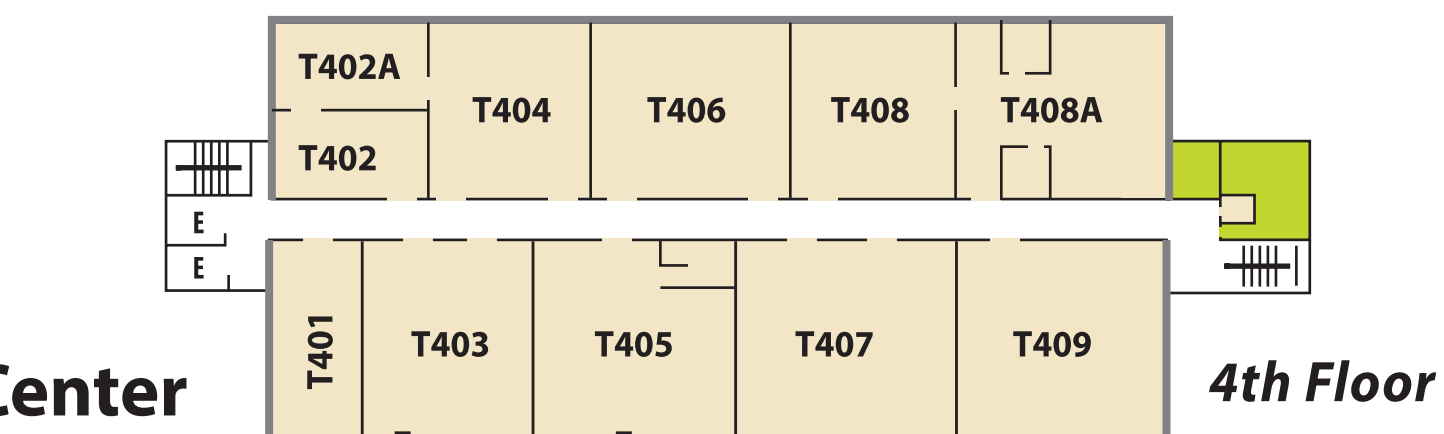

## Lincoln Building

Basement

- SC Johnson Student Life Center
- Restrooms

- Multicultural Resource Center
  - Common Grounds Coffee House
  - Student Activity Center
  - Library
  - Entrances
  - Learning Success Center
- L100 Rooms:**
- Academic Support Services (Tutoring)
  - Adult Learning Services (Adult Basic Education [ABE]; English Language Learning [ELL], and General Equivalency Diploma [GED])
  - Disability Support Services
- L119 Rooms:**
- Nontraditional Occupations/Step-Up Coordinator
  - International Education
  - Multicultural Specialist
  - TRiO
- Testing Services
  - Open Computer Lab
  - Family Room

## Lake Building