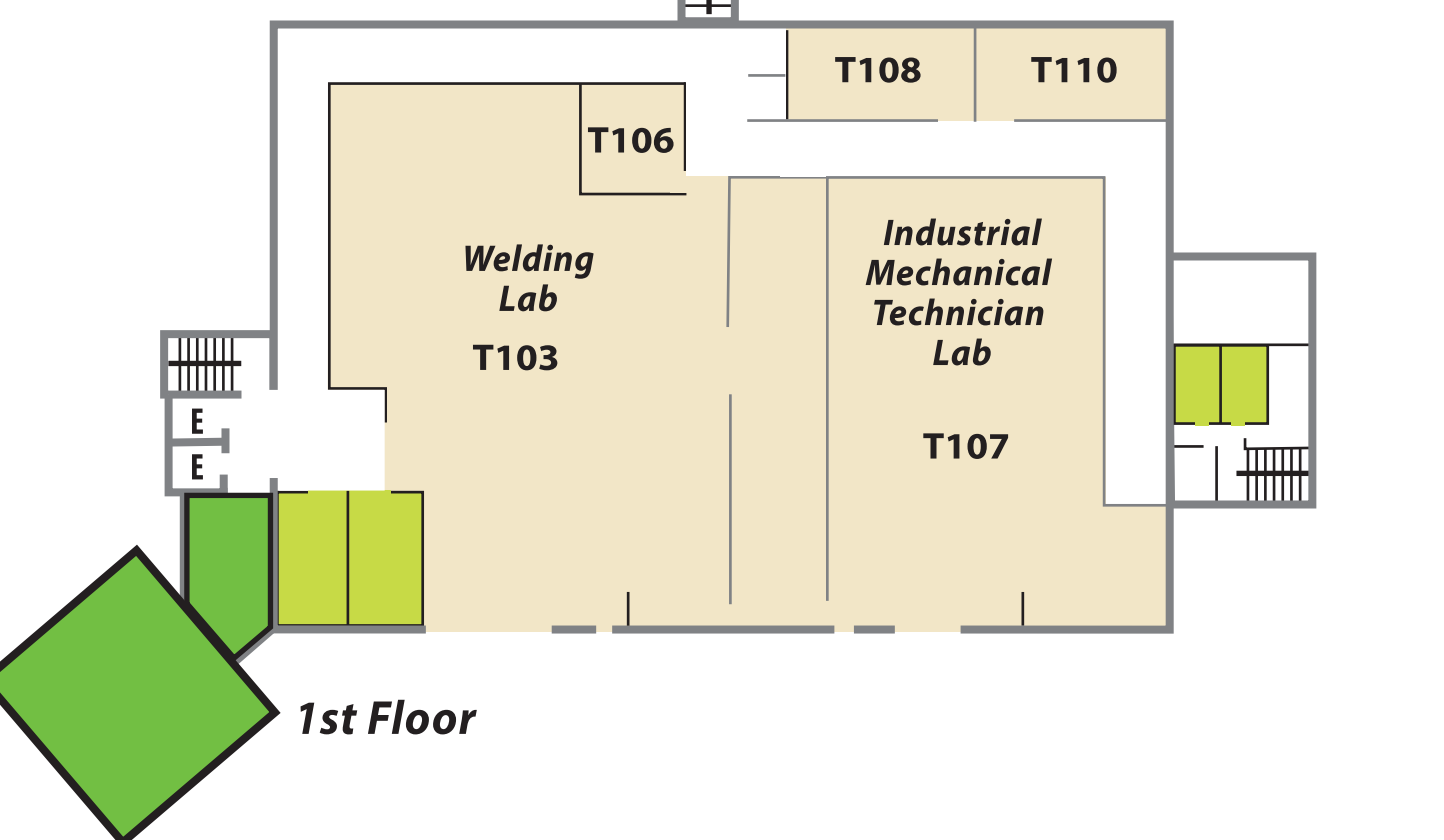

Technical Building