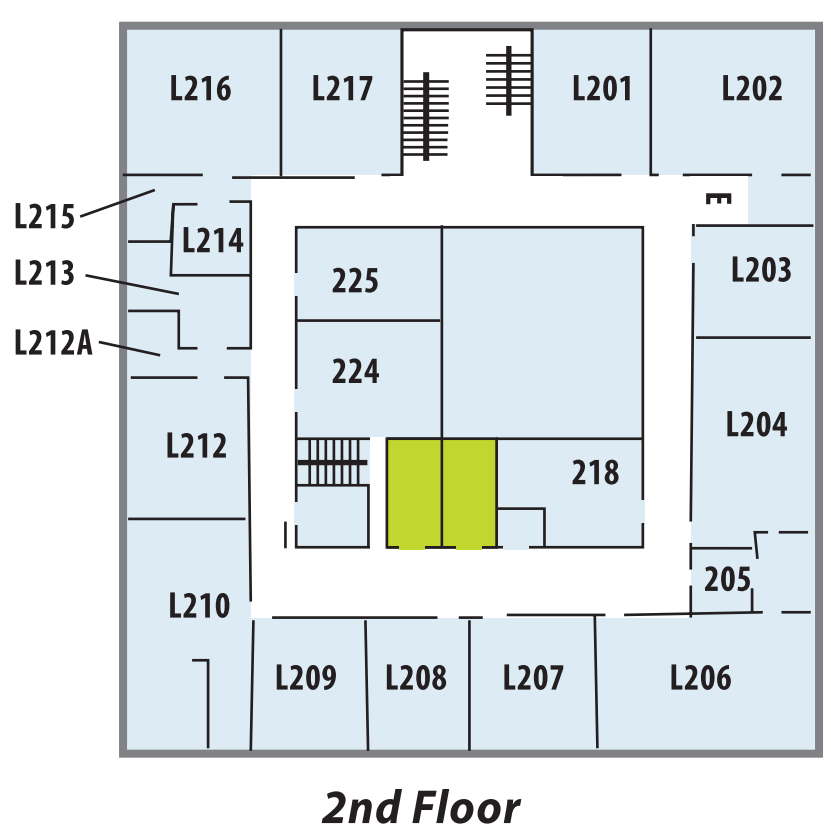

Racine Campus

Lincoln Building

Basement

- SC Johnson Student Life Center
- Restrooms

1. Multicultural Resource Center
   - Common Grounds Coffee House
   - Student Activity Center
   - Library
   - Entrances
   - Learning Success Center
2. **L100 Rooms:**
3. Academic Support Services (Tutoring)
   - Adult Learning Services (Adult Basic Education [ABE]; English Language Learning [ELL], and General Equivalency Diploma [GED])
   - Disability Support Services
4. **L119 Rooms:**
5. Nontraditional Occupations/Step-Up Coordinator
   - International Education
   - Multicultural Specialist
   - TRiO
6. Testing Services
   - Open Computer Lab
   - Family Room

Lake Building

Technical Building

- Barber/Cosmetology
- IT Center of Excellence

Racine Building

- Michigan Room
- Staff Development Center
- Business Resource Center/LaunchBox
- Great Lakes Room
- Security