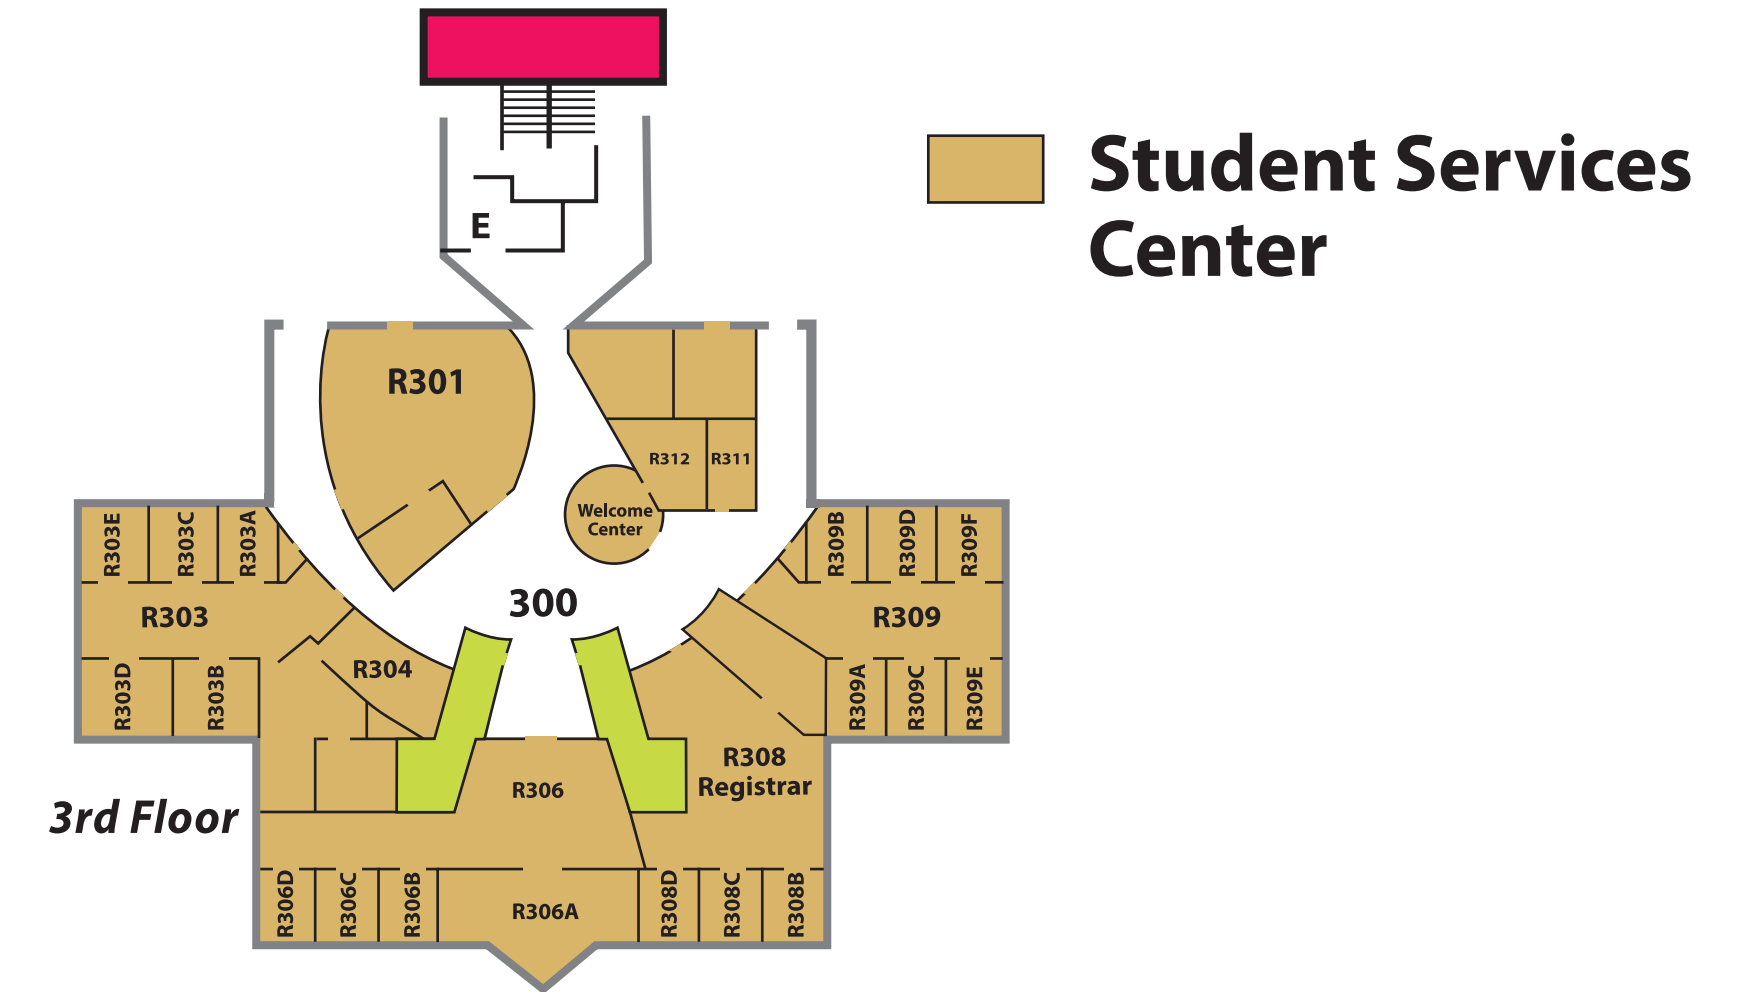

## Lincoln Building

Basement

- SC Johnson Student Life Center
- Restrooms

- Multicultural Resource Center
  - Common Grounds Coffee House
  - Student Activity Center
  - Library
  - Entrances
  - Learning Success Center
- L100 Rooms:**
- Academic Support Services (Tutoring)
  - Adult Learning Services (Adult Basic Education [ABE]; English Language Learning [ELL], and General Equivalency Diploma [GED])
  - Disability Support Services
- L119 Rooms:**
- Nontraditional Occupations/Step-Up Coordinator
  - International Education
  - Multicultural Specialist
  - TRiO
- Testing Services
  - Open Computer Lab
  - Family Room

## Lake Building

## Racine Building

- Michigan Room
- Staff Development Center
- Business Resource Center/LaunchBox
- Great Lakes Room
- Security