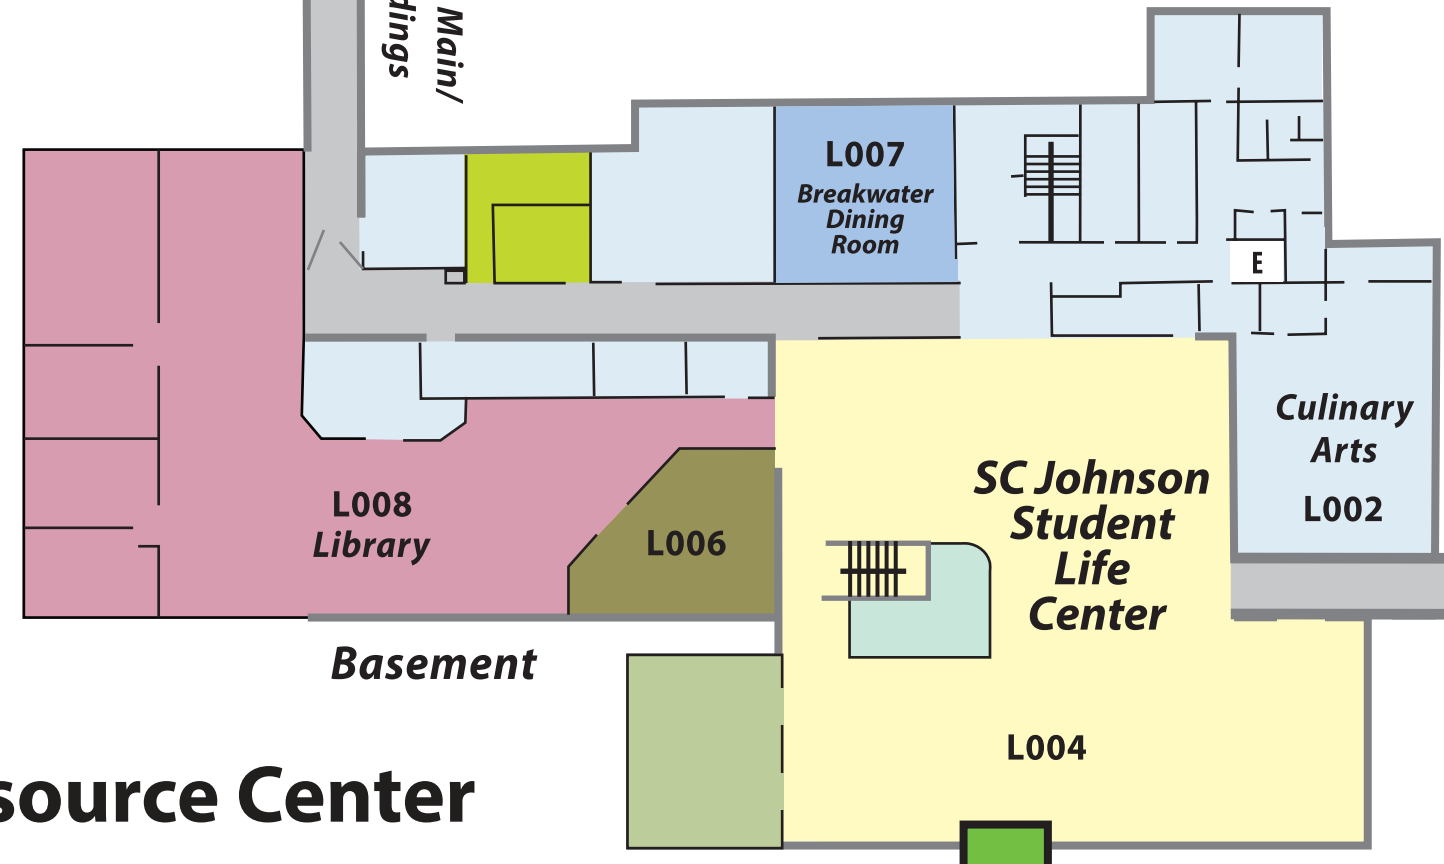

# Racine Campus

## Lincoln Building

Basement

- SC Johnson Student Life Center
- Restrooms

- Multicultural Resource Center
  - Common Grounds Coffee House
  - Student Activity Center
  - Library
  - Entrances
  - Learning Success Center
- L100 Rooms:**
- Academic Support Services (Tutoring)
  - Adult Learning Services (Adult Basic Education [ABE]; English Language Learning [ELL], and General Equivalency Diploma [GED])
  - Disability Support Services
- L119 Rooms:**
- Nontraditional Occupations/Step-Up Coordinator
  - International Education
  - Multicultural Specialist
  - TRiO
- Testing Services
  - Open Computer Lab
  - Family Room

## Lake Building

## Racine Building

- Michigan Room
- Staff Development Center
- Business Resource Center/LaunchBox
- Great Lakes Room
- Security