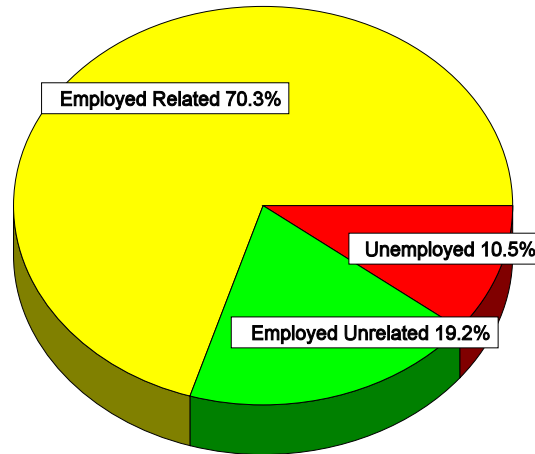

Technical Diploma Programs

Employment Status

Number of graduates	1,236
Number responding	987
Employed in related occupations	448
Employed in unrelated occupations	122
Seeking employment	67
Not in labor market	348
Student	317
Family Responsibilities	12
Disabled	4
Other	15
Employed full-time related	181
Average hourly salary	$15.18
Range of hourly salary	$7.25 - $40.87
Average hours per week	40.1
Employed part-time related	117
Average hourly salary	$12.69
Range of hourly salary	$8.00 - $28.75
Average hours per week	20.4