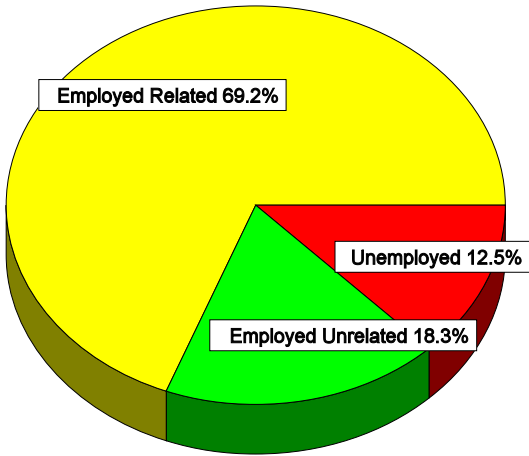

- 98% are satisfied with their Gateway training
- 87% of those available for employment have jobs
- 69% of those available for employment are employed in their field of training
- The average full-time wage is \$17.93 per hour

Notes

- *For purposes of this report, full-time employment is defined as 35 hours or more per week.*
- *Wages are reported only for those programs in which 2 or more respondents provided salary information. Wages are reported before deductions.*
- *While salaries in this report generally reflect entry-level wages, 8 percent of those employed related to their field of training were already employed prior to attending Gateway and have maintained that job.*

Graduate Profile

LOCATION OF EMPLOYMENT (Employed-related graduates)

73% of graduates are employed in our district

REASON FOR ATTENDING GATEWAY

DEMOGRAPHICS

■ Ethnic Background:

American Indian	<1%
Asian	2%
African American	9%
Hispanic	14%
Multiple Race	2%
White	72%
Unreported	1%

■ Gender:

Male	30%
Female	70%

All Gateway Programs

Employment Status

Number of graduates	1,855
Number responding	1,522
Employed in related occupations	763
Employed in unrelated occupations	202
Seeking employment	138
Not in labor market	416
Student	369
Family Responsibilities	22
Disabled	6
Other	19
Employed full-time related	375
Average hourly salary	\$17.93
Range of hourly salary	\$7.25 - \$40.87
Average hours per week	40.2
Employed part-time related	174
Average hourly salary	\$14.88
Range of hourly salary	\$7.69 - \$55.00
Average hours per week	21.4