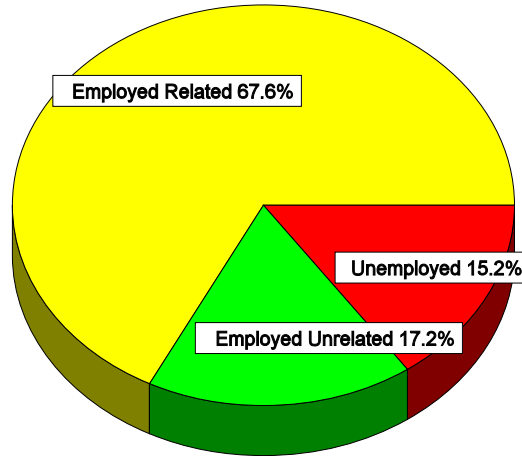

Notes

- *For purposes of this report, full-time employment is defined as 35 hours or more per week.*
- *Wages are reported only for those programs in which 2 or more respondents provided salary information. Wages are reported before deductions.*
- *While salaries in this report generally reflect entry-level wages, 8 percent of those employed related to their field of training were already employed prior to attending Gateway and have maintained that job.*

Graduate Profile

LOCATION OF EMPLOYMENT (Employed-related graduates)

73% of graduates are employed in our district

REASON FOR ATTENDING GATEWAY

DEMOGRAPHICS

■ Ethnic Background:

American Indian	<1%
Asian	2%
African American	9%
Hispanic	14%
Multiple Race	2%
White	72%
Unreported	1%

■ Gender:

Male	30%
Female	70%

All Gateway Programs

Employment Status

Number of graduates	1,855
Number responding	1,522
Employed in related occupations	763
Employed in unrelated occupations	202
Seeking employment	138
Not in labor market	416
Student	369
Family Responsibilities	22
Disabled	6
Other	19
Employed full-time related	375
Average hourly salary	\$17.93
Range of hourly salary	\$7.25 - \$40.87
Average hours per week	40.2
Employed part-time related	174
Average hourly salary	\$14.88
Range of hourly salary	\$7.69 - \$55.00
Average hours per week	21.4

Associate Degree Programs

Employment Status

Number of graduates	619
Number responding	535
Employed in related occupations	315
Employed in unrelated occupations	80
Seeking employment	71
Not in labor market	68
Student	52
Family Responsibilities	10
Disabled	2
Other	4
Employed full-time related	194
Average hourly salary	\$20.49
Range of hourly salary	\$9.00 - \$40.38
Average hours per week	40.3
Employed part-time related	57
Average hourly salary	\$19.37
Range of hourly salary	\$7.69 - \$55.00
Average hours per week	23.7