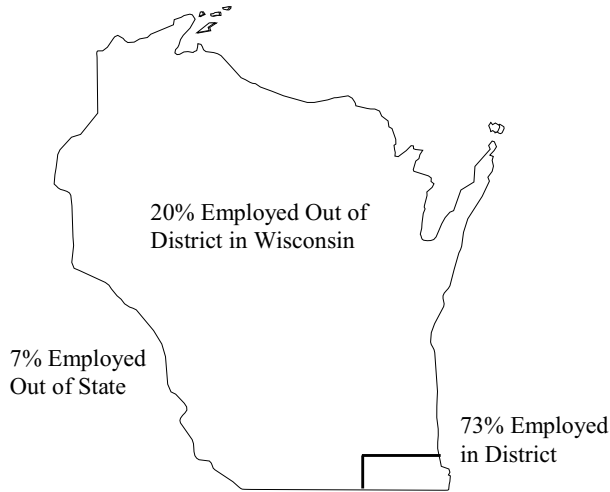

Graduate Profile

LOCATION OF EMPLOYMENT (Employed-related graduates)

73% of graduates are employed in our district