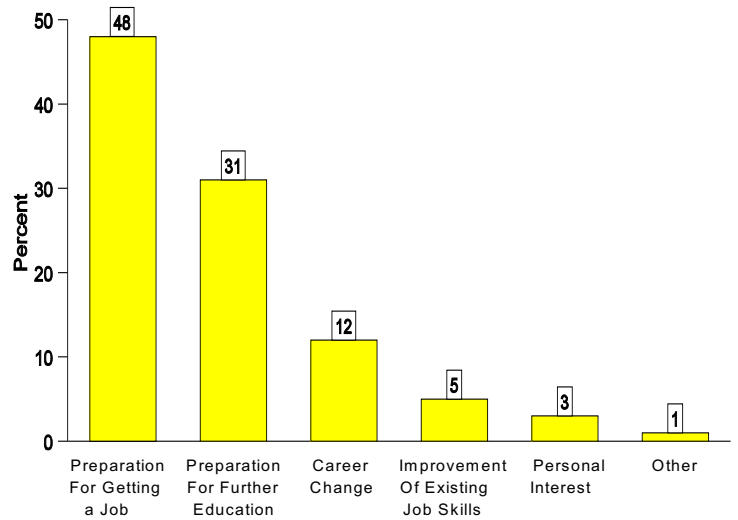

- 98% are satisfied with their Gateway training
- 87% of those available for employment have jobs
- 69% of those available for employment are employed in their field of training
- The average full-time wage is \$17.93 per hour

Notes

- *For purposes of this report, full-time employment is defined as 35 hours or more per week.*
- *Wages are reported only for those programs in which 2 or more respondents provided salary information. Wages are reported before deductions.*
- *While salaries in this report generally reflect entry-level wages, 8 percent of those employed related to their field of training were already employed prior to attending Gateway and have maintained that job.*

Graduate Profile

LOCATION OF EMPLOYMENT (Employed-related graduates)

73% of graduates are employed in our district

REASON FOR ATTENDING GATEWAY

DEMOGRAPHICS

■ Ethnic Background:

American Indian	<1%
Asian	2%
African American	9%
Hispanic	14%
Multiple Race	2%
White	72%
Unreported	1%