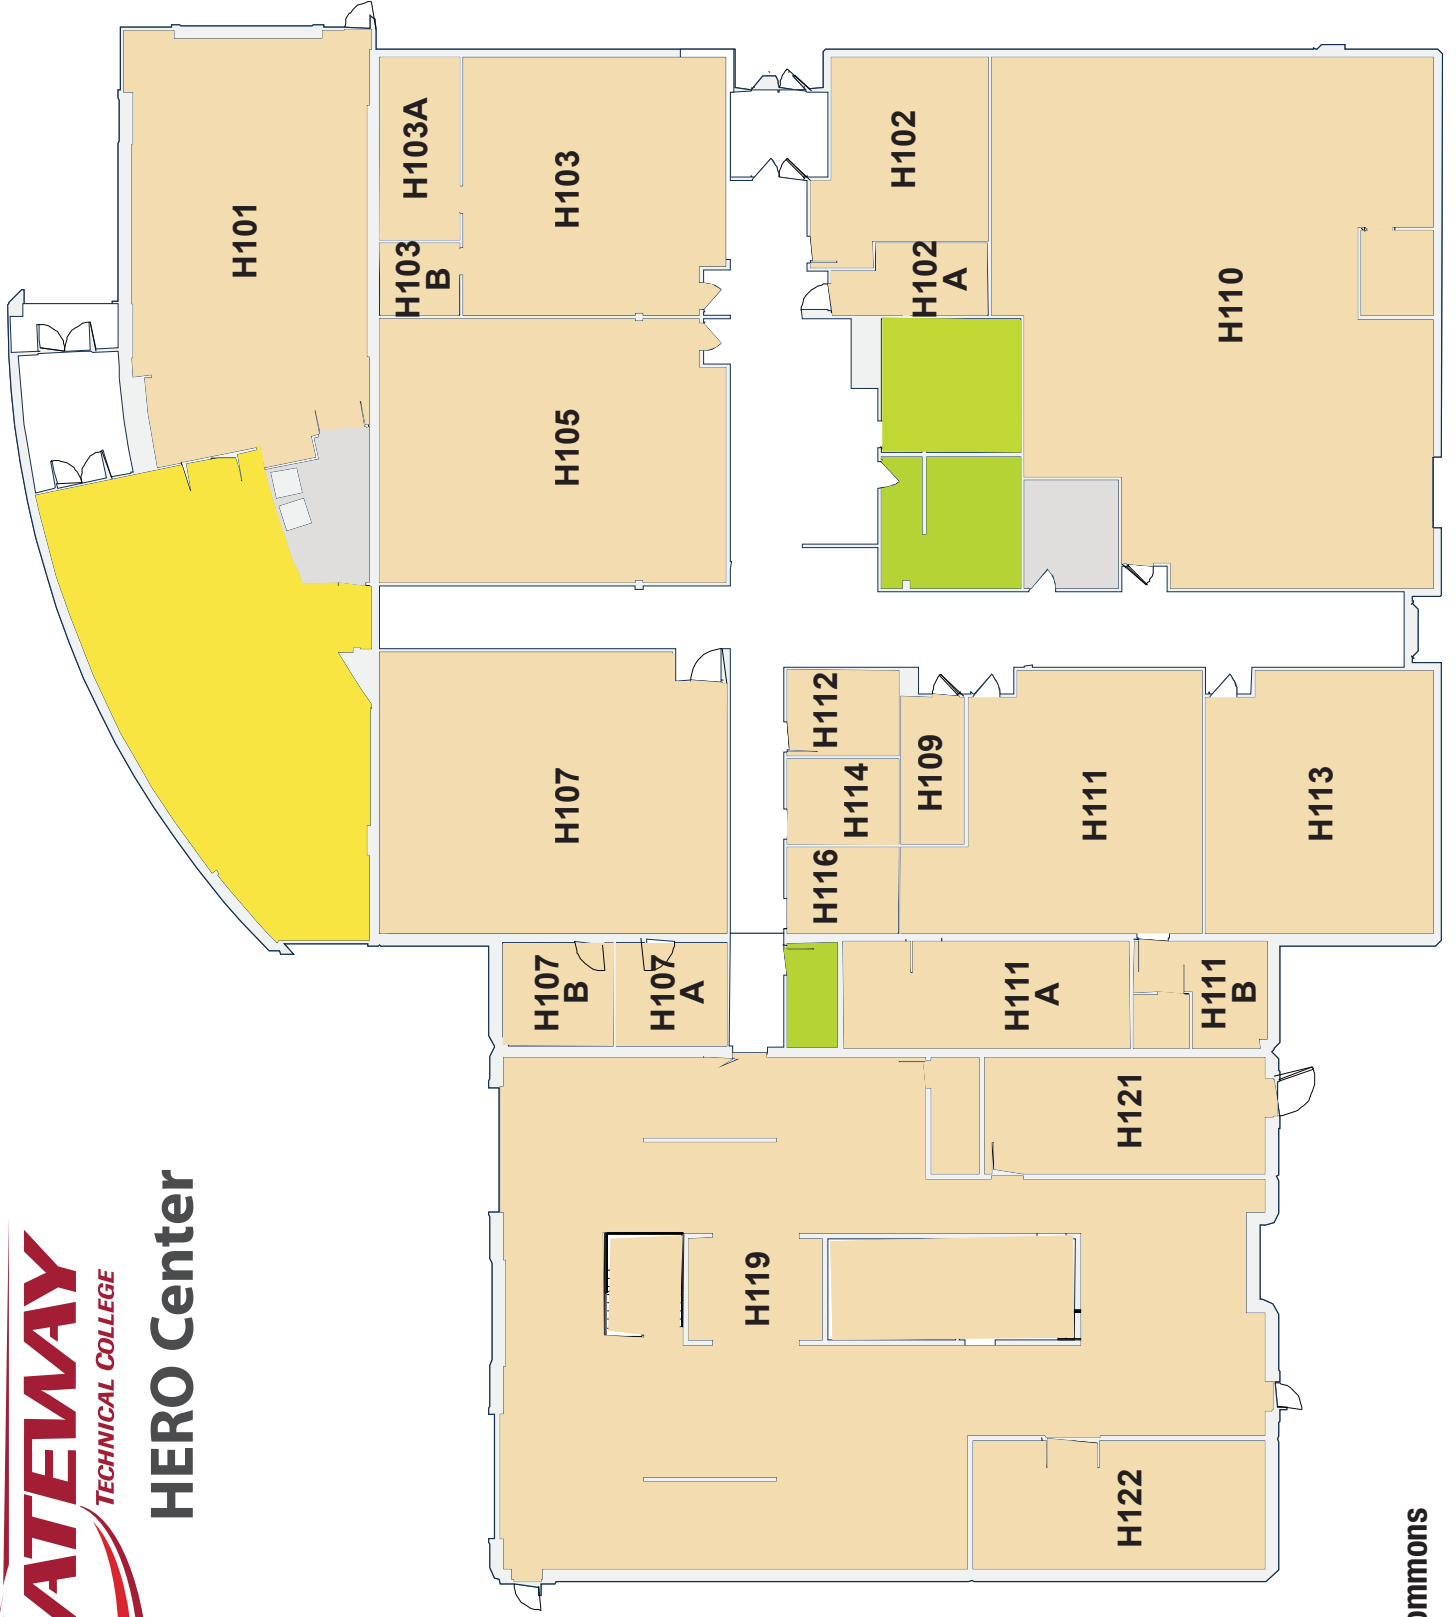

HERO Center

McCanna Pkwy.

Legend
 Accessible Parking

HERO Center

Burlington High School

HERO Center

Restroom

Student Commons