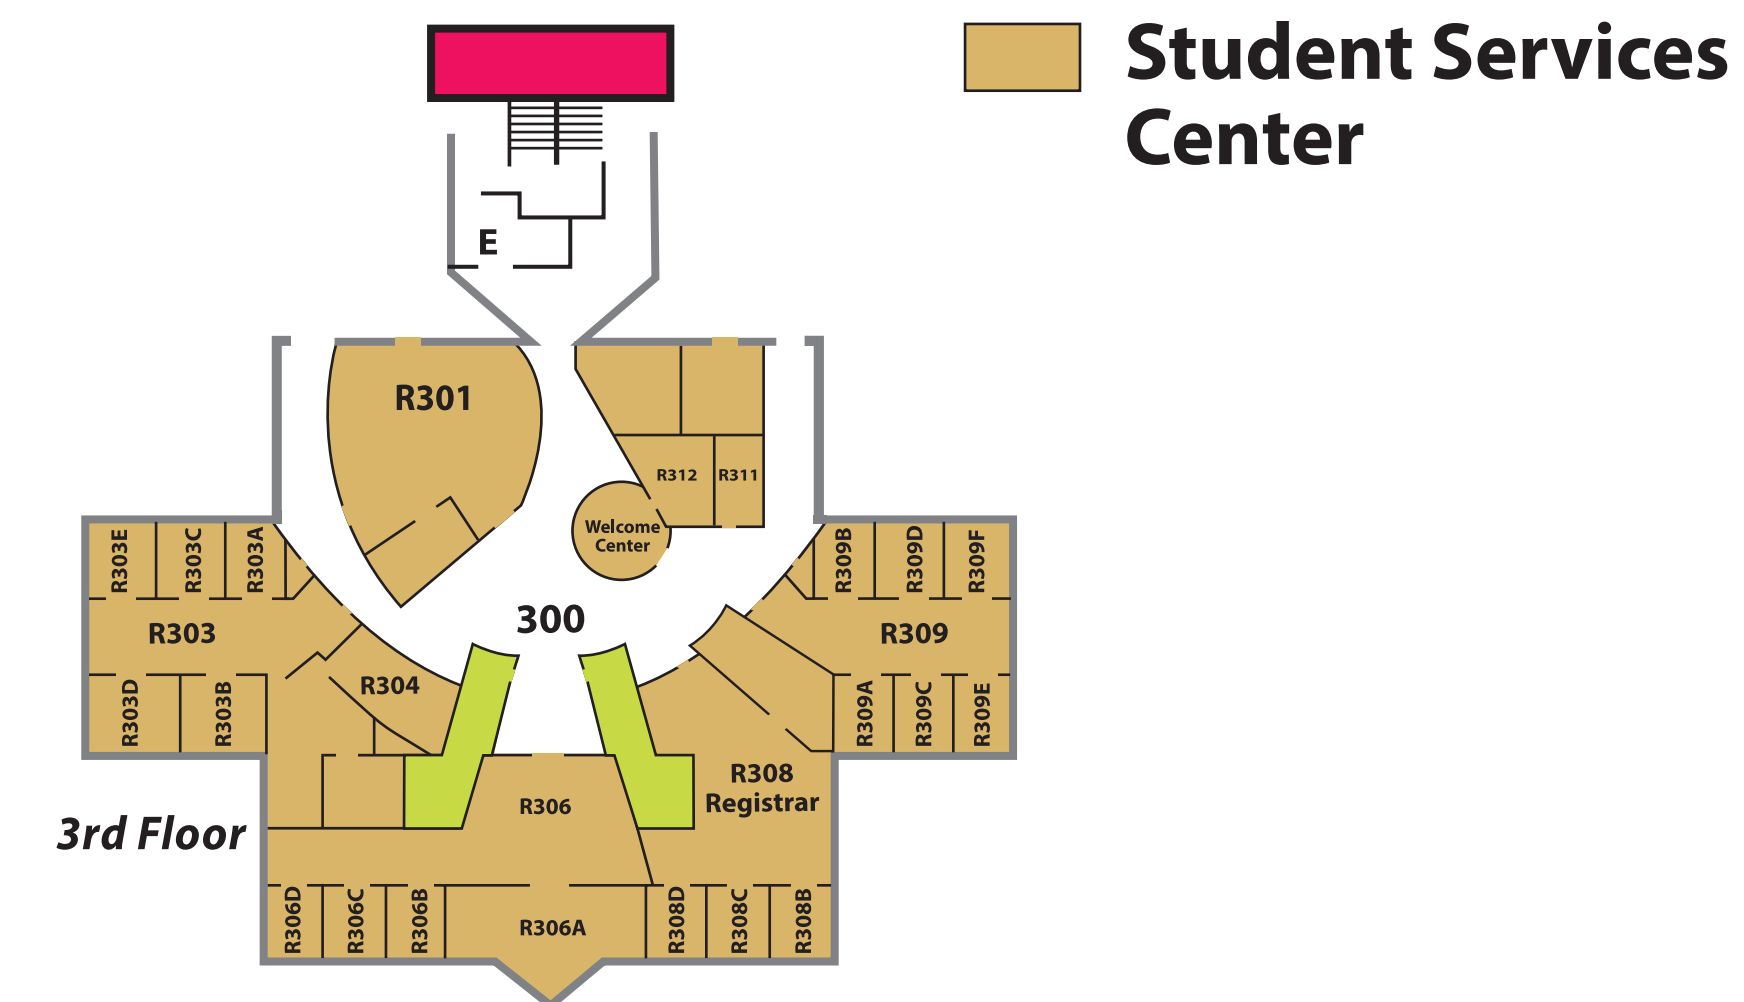

Racine Campus

Lincoln Building

- SC Johnson Student Life Center
- Restrooms

5th Floor

4th Floor

3rd Floor

Technical Building

2nd Floor

1st Floor

- Barber/Cosmetology

3rd Floor

2nd Floor

Racine Building

1st Floor

- Michigan Room
- Staff Development Center
- Business Resource Center
- Great Lakes Room
- Credit Union

Lake Building

1st Floor

2nd Floor

Security

- Multicultural Resource Center
- Common Grounds Coffee House
- Student Activity Center
- Library
- Entrances
- Learning Success Center
- L100 Rooms:**
 - Academic Support Services (Tutoring)
 - Adult Learning Services (Adult Basic Education [ABE]; English Language Learning [ELL], and General Equivalency Diploma [GED])
 - Disability Support Services
- L119 Rooms:**
 - Nontraditional Occupations/Step-Up Coordinator
 - International Education
 - Multicultural Specialist
 - TRiO
- Testing Services
- Open Computer Lab
- Family Room