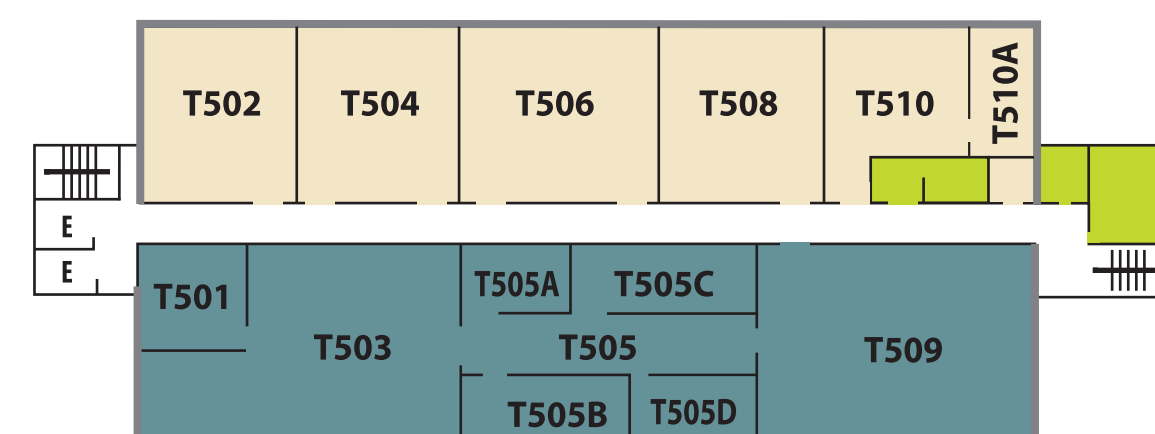

Racine Campus

Lincoln Building

- SC Johnson Student Life Center
- Restrooms

5th Floor

4th Floor

3rd Floor

Technical Building

2nd Floor

1st Floor

- Barber/Cosmetology

3rd Floor

2nd Floor

Racine Building

1st Floor

- Michigan Room
- Staff Development Center
- Business Resource Center
- Great Lakes Room
- Credit Union

Lake Building