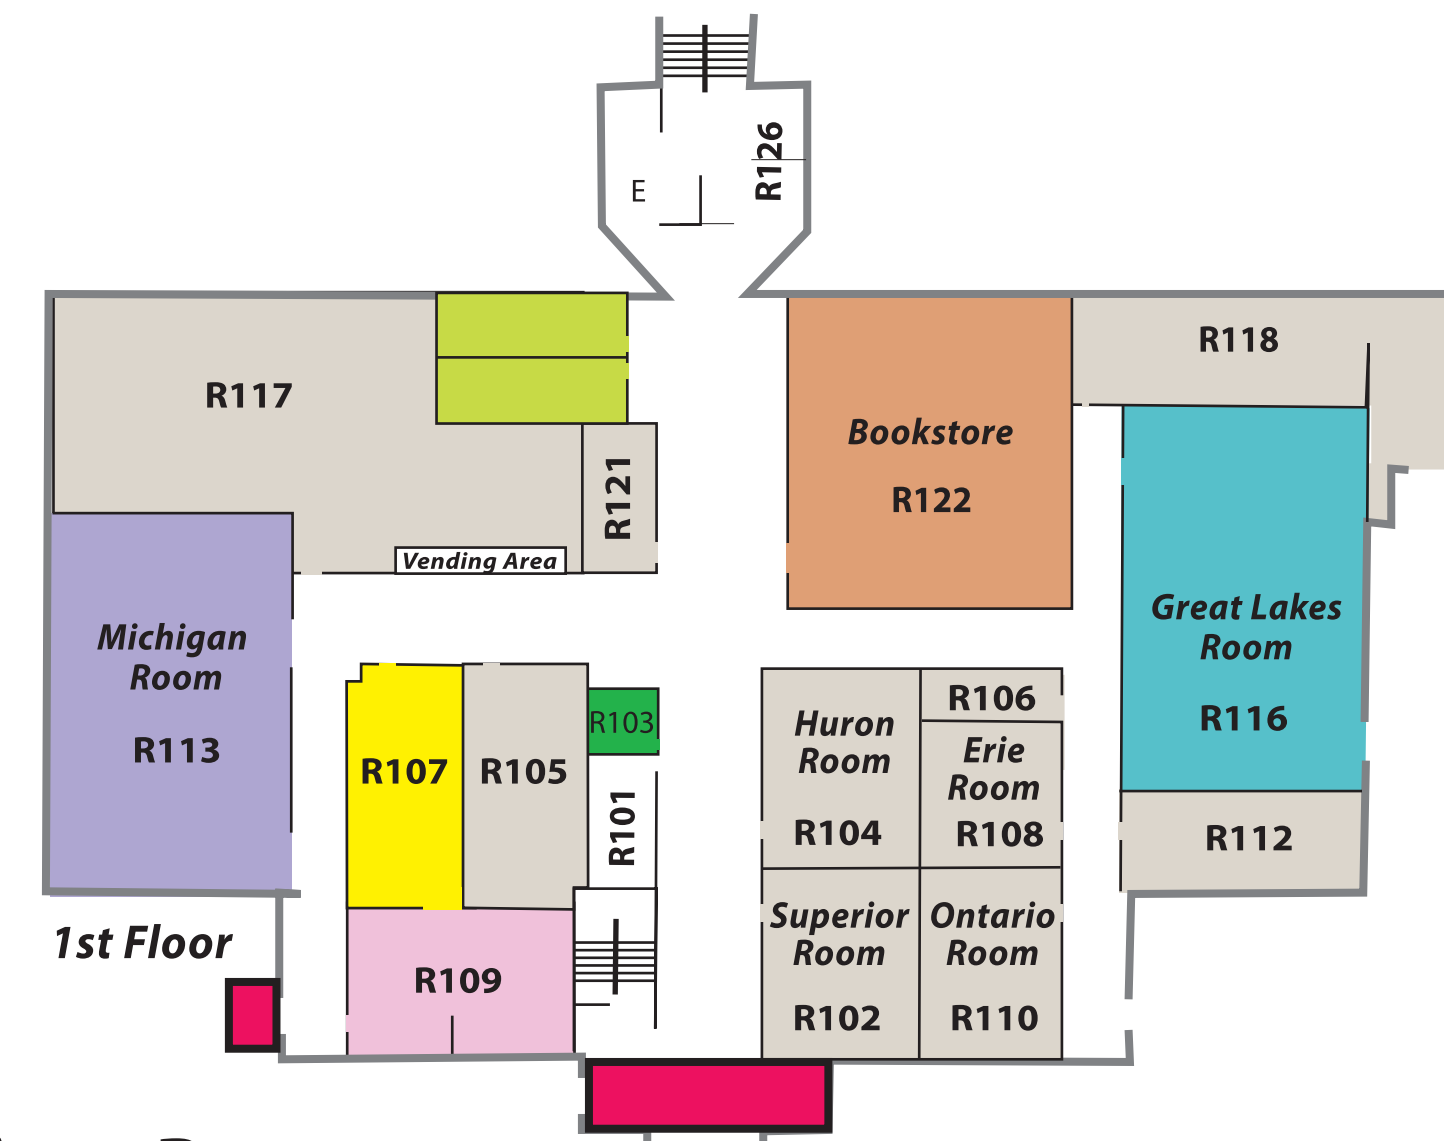

Racine Campus

Lincoln Building

- SC Johnson Student Life Center
- Restrooms

5th Floor

4th Floor

3rd Floor

Technical Building

2nd Floor

1st Floor

- Barber/Cosmetology

3rd Floor

2nd Floor

Racine Building

1st Floor

- Michigan Room
- Staff Development Center
- Business Resource Center
- Great Lakes Room
- Credit Union

Lake Building

1st Floor

2nd Floor

Security

- Multicultural Resource Center
- Common Grounds Coffee House
- Student Activity Center
- Library
- Entrances
- Learning Success Center
- L100 Rooms:**
 - Academic Support Services (Tutoring)
 - Adult Learning Services (Adult Basic Education [ABE]; English Language Learning [ELL], and General Equivalency Diploma [GED])
 - Disability Support Services
- L119 Rooms:**
 - Nontraditional Occupations/Step-Up Coordinator
 - International Education
 - Multicultural Specialist
 - TRiO
- Testing Services
- Open Computer Lab
- Family Room