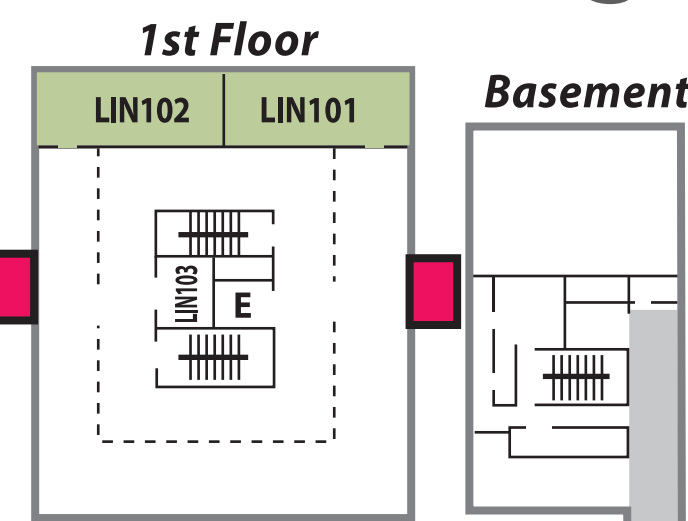

Racine Campus

Lincoln Building

- SC Johnson Student Life Center
- Restrooms

5th Floor

4th Floor

3rd Floor

Technical Building

2nd Floor

1st Floor

- Barber/Cosmetology

3rd Floor

2nd Floor

Racine Building

1st Floor

- Michigan Room
- Staff Development Center
- Business Resource Center
- Great Lakes Room
- Credit Union

Lake Building