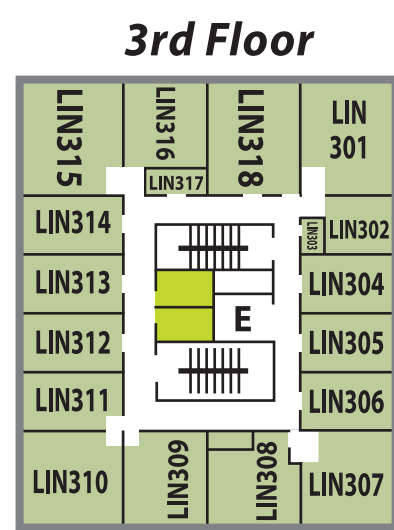

Racine Campus

Lincoln Building

- SC Johnson Student Life Center
- Restrooms

5th Floor

4th Floor

3rd Floor

Technical Building

2nd Floor

1st Floor

- Barber/Cosmetology

3rd Floor

2nd Floor

Racine Building

1st Floor

- Michigan Room
- Staff Development Center
- Business Resource Center
- Great Lakes Room
- Credit Union

Lake Building