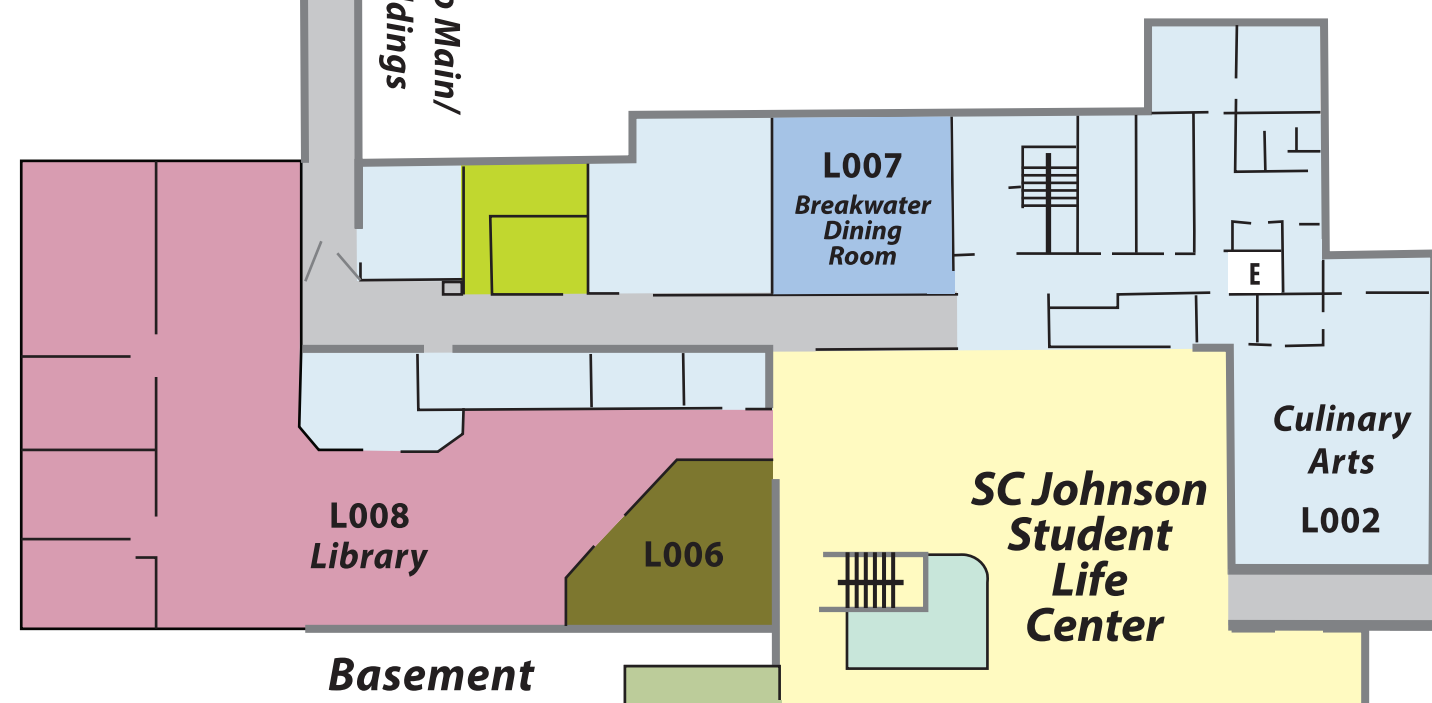

Racine Campus

Lincoln Building

- SC Johnson Student Life Center
- Restrooms

5th Floor

4th Floor

3rd Floor

Technical Building

2nd Floor

1st Floor

- Barber/Cosmetology

3rd Floor

2nd Floor

Racine Building

1st Floor

- Michigan Room
- Staff Development Center
- Business Resource Center
- Great Lakes Room
- Credit Union

Lake Building

1st Floor

2nd Floor

Security

- Multicultural Resource Center
- Common Grounds Coffee House
- Student Activity Center
- Library
- Entrances
- Learning Success Center
- L100 Rooms:**
 - Academic Support Services (Tutoring)
 - Adult Learning Services (Adult Basic Education [ABE]; English Language Learning [ELL], and General Equivalency Diploma [GED])
 - Disability Support Services
- L119 Rooms:**
 - Nontraditional Occupations/Step-Up Coordinator
 - International Education
 - Multicultural Specialist
 - TRiO
- Testing Services
- Open Computer Lab
- Family Room