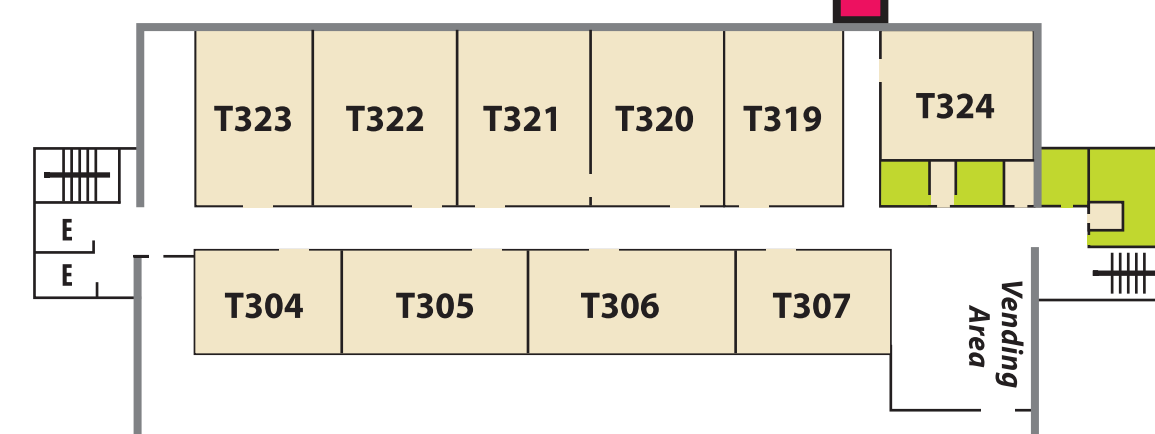

Racine Campus

Lincoln Building

- SC Johnson Student Life Center
- Restrooms

5th Floor

4th Floor

3rd Floor

Technical Building

2nd Floor

1st Floor

- Barber/Cosmetology

3rd Floor

2nd Floor

Racine Building

1st Floor

- Michigan Room
- Staff Development Center
- Business Resource Center
- Great Lakes Room
- Credit Union

Lake Building