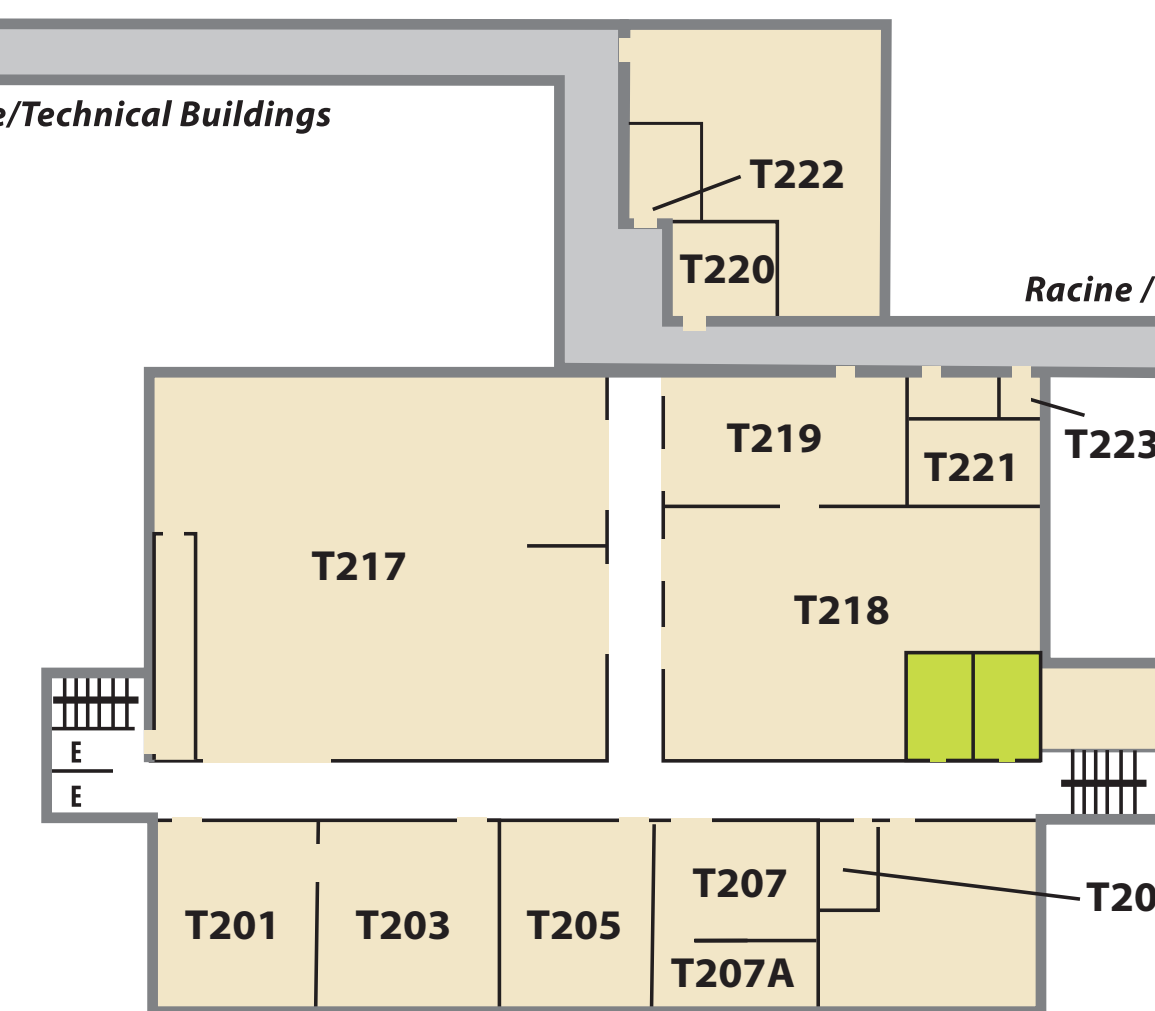

Racine Campus

Lincoln Building

- SC Johnson Student Life Center
- Restrooms

5th Floor

4th Floor

3rd Floor

Technical Building

2nd Floor

1st Floor

- Barber/Cosmetology

3rd Floor

2nd Floor

Racine Building

1st Floor

- Michigan Room
- Staff Development Center
- Business Resource Center
- Great Lakes Room
- Credit Union

Lake Building