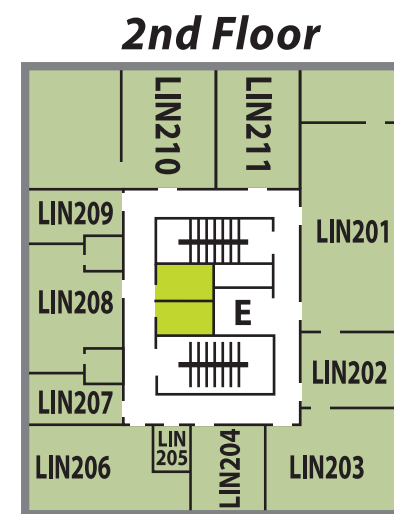

Racine Campus

Lincoln Building

- SC Johnson Student Life Center
- Restrooms

5th Floor

4th Floor

3rd Floor

Technical Building

2nd Floor

1st Floor

- Barber/Cosmetology

3rd Floor

2nd Floor

Racine Building

1st Floor

- Michigan Room
- Staff Development Center
- Business Resource Center
- Great Lakes Room
- Credit Union

Lake Building