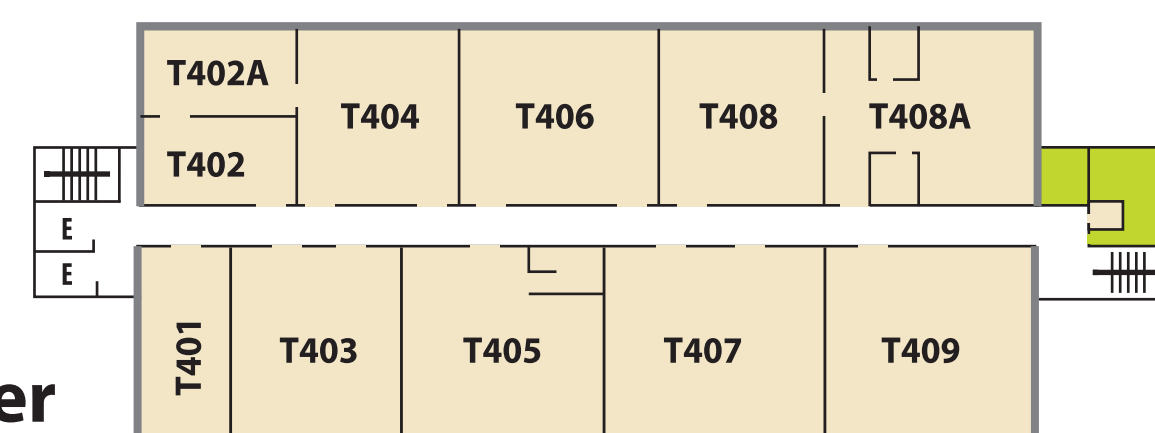

Racine Campus

Lincoln Building

- SC Johnson Student Life Center
- Restrooms

5th Floor

4th Floor

3rd Floor

Technical Building

2nd Floor

1st Floor

- Barber/Cosmetology

3rd Floor

2nd Floor

Racine Building

1st Floor

- Michigan Room
- Staff Development Center
- Business Resource Center
- Great Lakes Room
- Credit Union

Lake Building