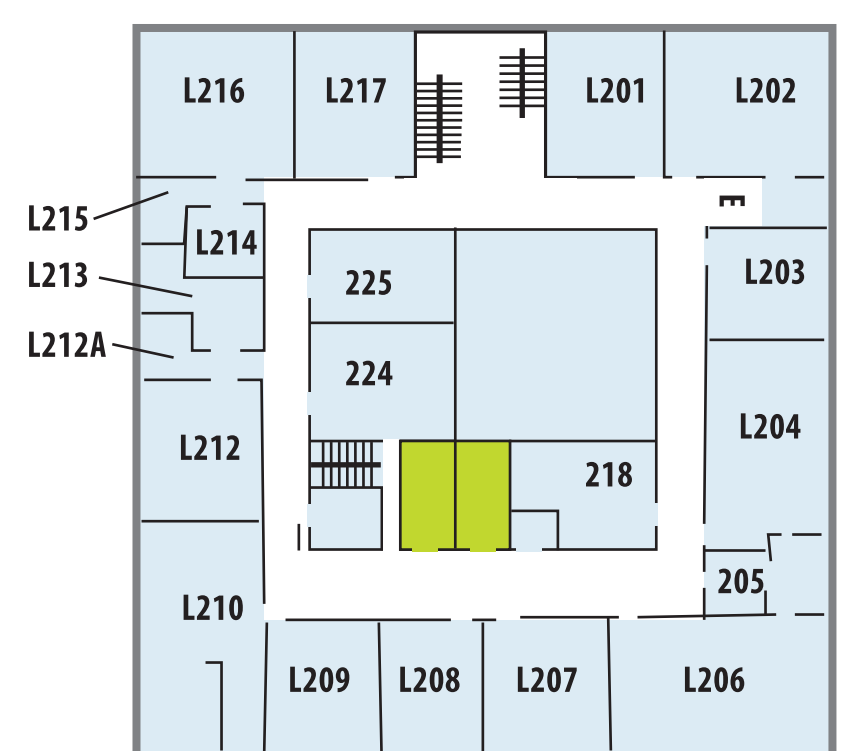

2nd Floor

Security

- Multicultural Resource Center
- Common Grounds Coffee House
- Student Activity Center
- Library
- Entrances
- Learning Success Center
- **L100 Rooms:**
  - Academic Support Services (Tutoring)
  - Adult Learning Services (Adult Basic Education [ABE]; English Language Learning [ELL], and General Equivalency Diploma [GED])
  - Disability Support Services
- **L119 Rooms:**
  - Nontraditional Occupations/Step-Up Coordinator
  - International Education
  - Multicultural Specialist
  - TRiO
- Testing Services
- Open Computer Lab
- Family Room