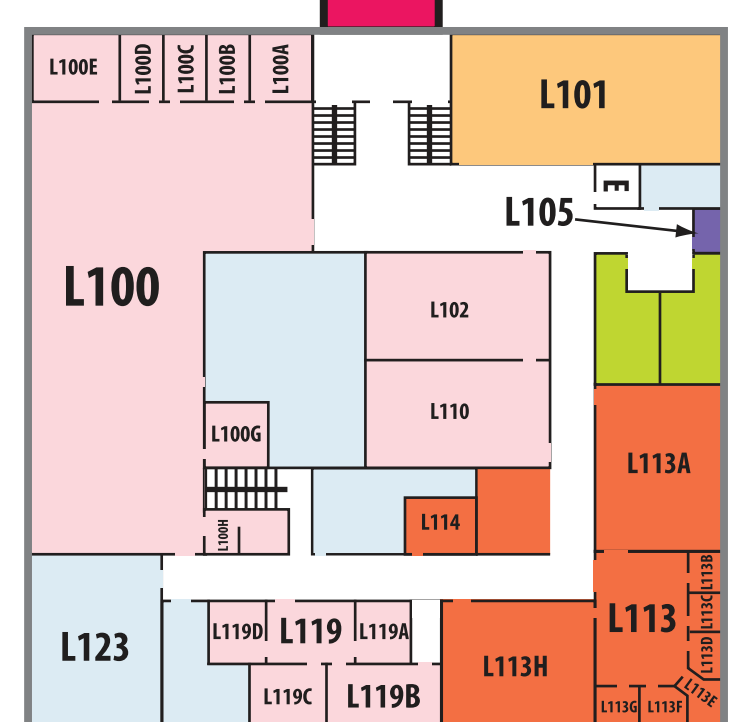

Racine Campus

Lincoln Building

- SC Johnson Student Life Center
- Restrooms

5th Floor

4th Floor

3rd Floor

Technical Building

2nd Floor

1st Floor

- Barber/Cosmetology

3rd Floor

2nd Floor

Racine Building

1st Floor

- Michigan Room
- Staff Development Center
- Business Resource Center
- Great Lakes Room
- Credit Union

Lake Building

1st Floor

2nd Floor

Security

- Multicultural Resource Center
- Common Grounds Coffee House
- Student Activity Center
- Library
- Entrances
- Learning Success Center
- L100 Rooms:**
 - Academic Support Services (Tutoring)
 - Adult Learning Services (Adult Basic Education [ABE]; English Language Learning [ELL], and General Equivalency Diploma [GED])
 - Disability Support Services
- L119 Rooms:**
 - Nontraditional Occupations/Step-Up Coordinator
 - International Education
 - Multicultural Specialist
 - TRiO
- Testing Services
- Open Computer Lab
- Family Room