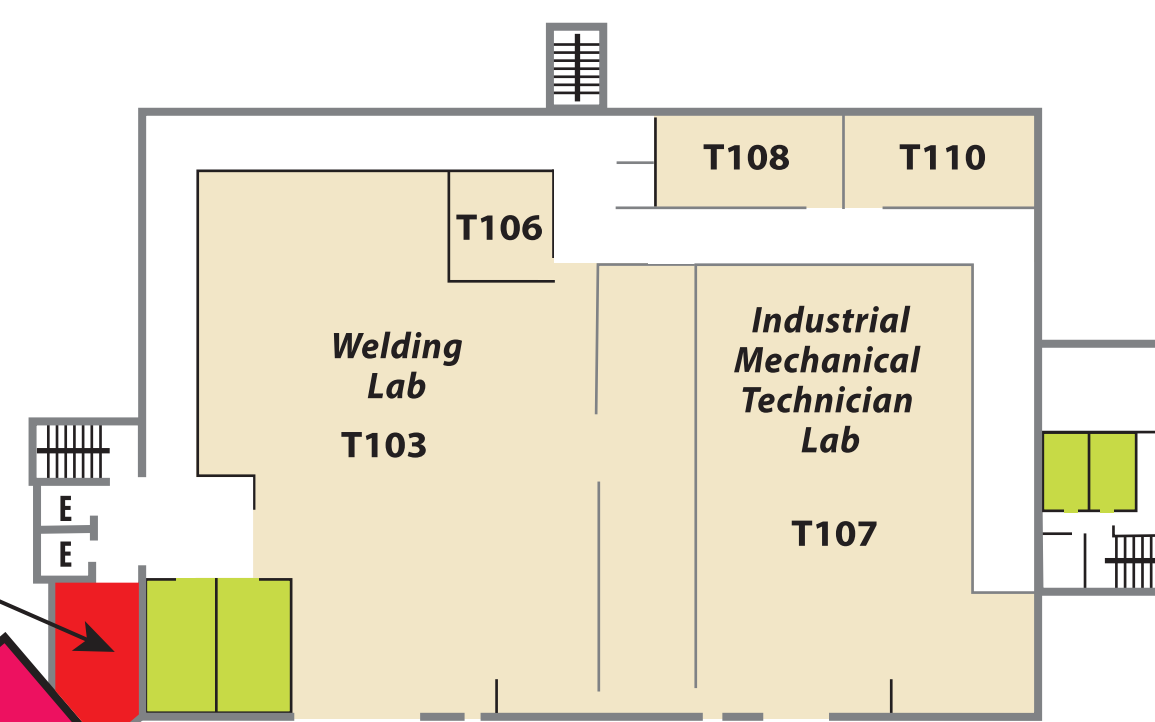

Racine Campus

Lincoln Building

- SC Johnson Student Life Center
- Restrooms

5th Floor

4th Floor

3rd Floor

Technical Building

2nd Floor

1st Floor

- Barber/Cosmetology

3rd Floor

2nd Floor

Racine Building

1st Floor

- Michigan Room
- Staff Development Center
- Business Resource Center
- Great Lakes Room
- Credit Union

Lake Building