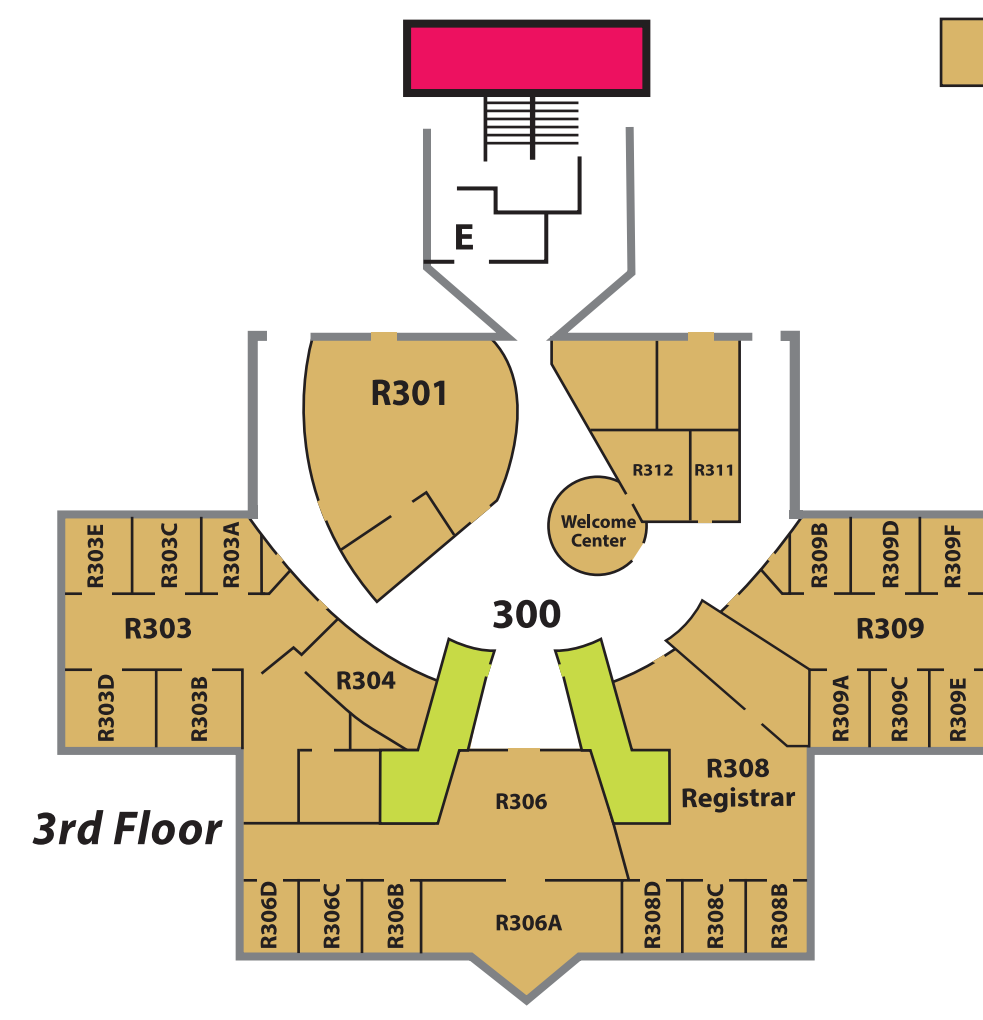

## Lincoln Building

Basement

Corridor to Main/Lake Buildings

- SC Johnson Student Life Center
- Restrooms

Basement

Corridor to Lake/Technical Buildings

## Lake Building

1st Floor

2nd Floor

5th Floor

4th Floor

3rd Floor

## Technical Building

2nd Floor

1st Floor

Security

Barber/Cosmetology

Student Services Center

3rd Floor

2nd Floor

## Racine Building

1st Floor

Michigan Room

Staff Development Center

Business Resource Center

Great Lakes Room

Credit Union

Multicultural Resource Center