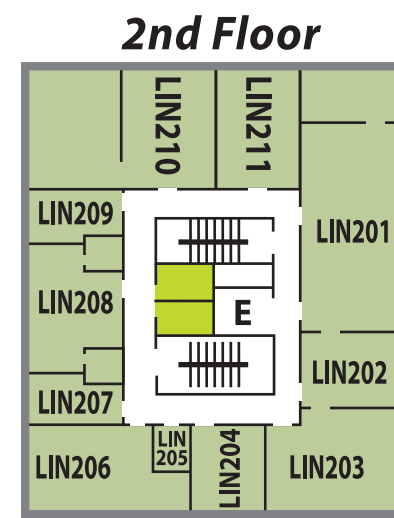

# Racine Campus

## Lincoln Building

Basement

Corridor to Main/Lake Buildings

- SC Johnson Student Life Center
- Restrooms

Basement

Corridor to Lake/Technical Buildings

## Lake Building

1st Floor

2nd Floor

5th Floor

4th Floor

3rd Floor