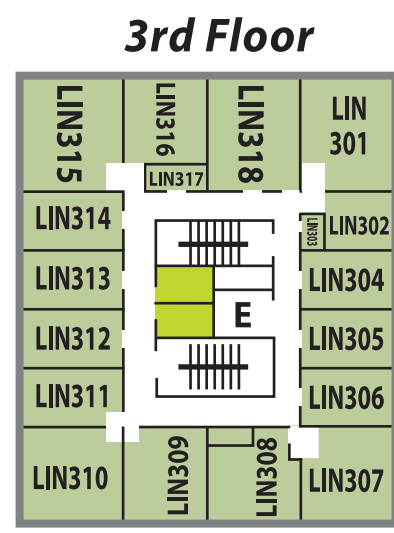

# Racine Campus

## Lincoln Building

Basement

Corridor to Main/Lake Buildings

- SC Johnson Student Life Center
- Restrooms

Basement

Corridor to Lake/Technical Buildings

## Lake Building

1st Floor

2nd Floor

5th Floor

4th Floor

3rd Floor