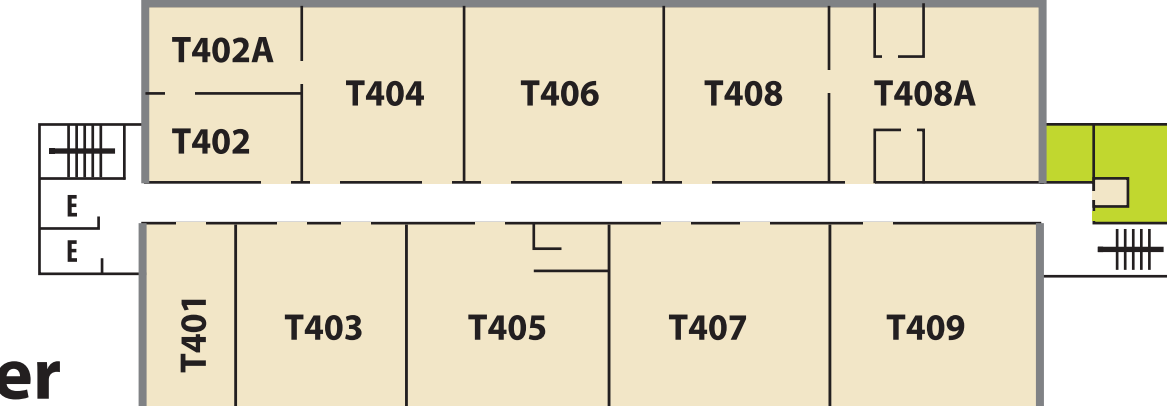

## Lincoln Building

Basement

Corridor to Main/Lake Buildings

- SC Johnson Student Life Center
- Restrooms

Basement

Corridor to Lake/Technical Buildings

## Lake Building

1st Floor

2nd Floor

5th Floor

4th Floor

3rd Floor

## Technical Building

2nd Floor

1st Floor

Security

Barber/Cosmetology

Student Services Center

3rd Floor

2nd Floor

## Racine Building

1st Floor

Michigan Room

Staff Development Center

Business Resource Center

Great Lakes Room

Credit Union

Multicultural Resource Center