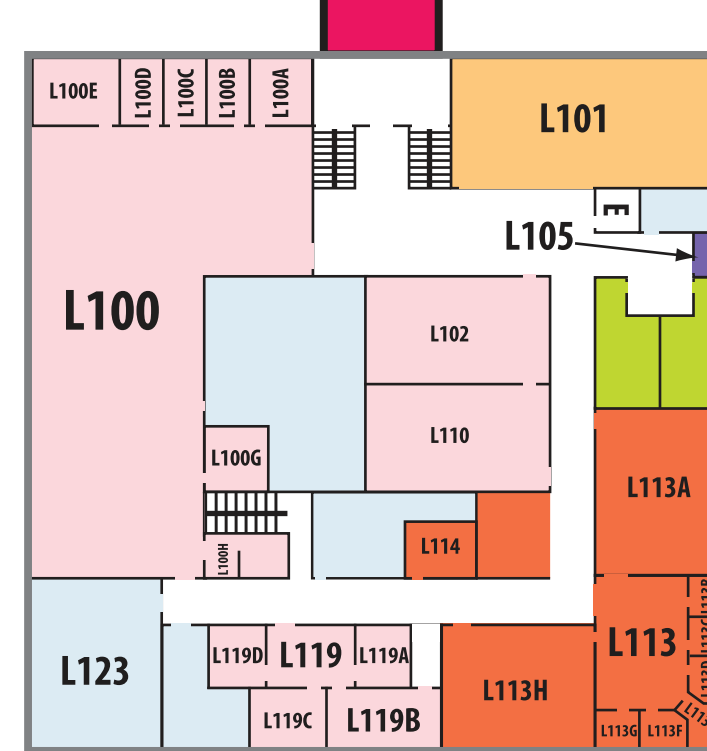

## Lincoln Building

Basement

Corridor to Main/Lake Buildings

- SC Johnson Student Life Center
- Restrooms

Basement

Corridor to Lake/Technical Buildings

## Lake Building

1st Floor

2nd Floor

5th Floor

4th Floor

3rd Floor

## Technical Building

2nd Floor

1st Floor

Security

Barber/Cosmetology

Student Services Center

3rd Floor

2nd Floor

## Racine Building

1st Floor

Michigan Room

Staff Development Center

Business Resource Center

Great Lakes Room

Credit Union

Multicultural Resource Center