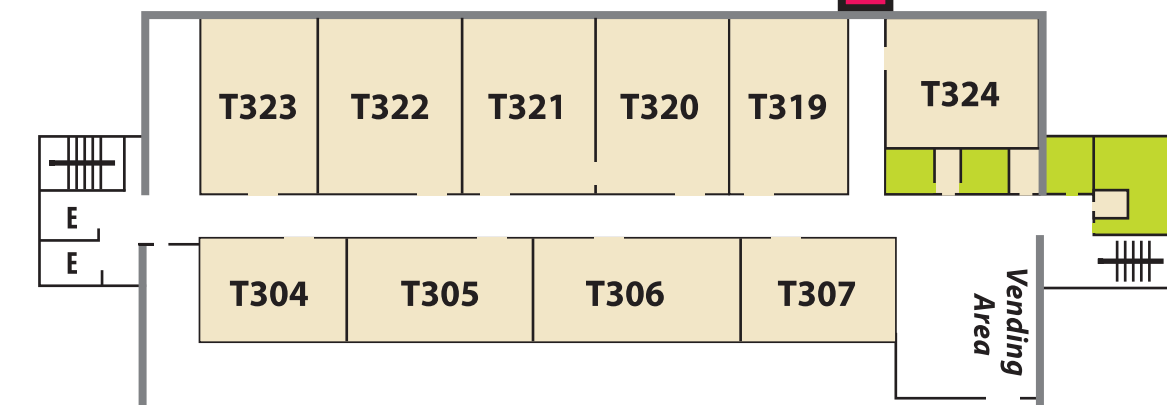

## Lincoln Building

Basement

Corridor to Main/Lake Buildings

- SC Johnson Student Life Center
- Restrooms

Basement

Corridor to Lake/Technical Buildings

## Lake Building

1st Floor

2nd Floor

5th Floor

4th Floor

3rd Floor

## Technical Building

2nd Floor

1st Floor

Security

Barber/Cosmetology

Student Services Center

3rd Floor

2nd Floor

## Racine Building

1st Floor

Michigan Room

Staff Development Center

Business Resource Center

Great Lakes Room

Credit Union

Multicultural Resource Center