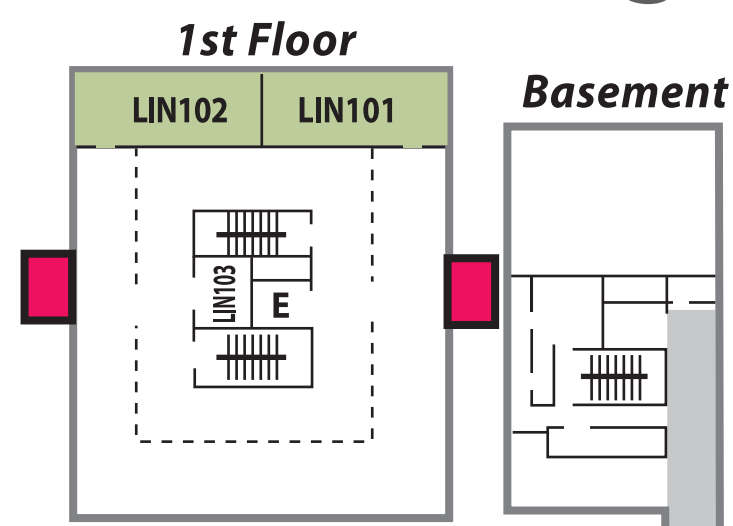

# Racine Campus

## Lincoln Building

Basement

Corridor to Main/Lake Buildings

- SC Johnson Student Life Center
- Restrooms

Basement

Corridor to Lake/Technical Buildings

## Lake Building

1st Floor

2nd Floor

5th Floor

4th Floor

3rd Floor

## Technical Building

2nd Floor

1st Floor

Security

Barber/Cosmetology

Student Services Center

3rd Floor

2nd Floor