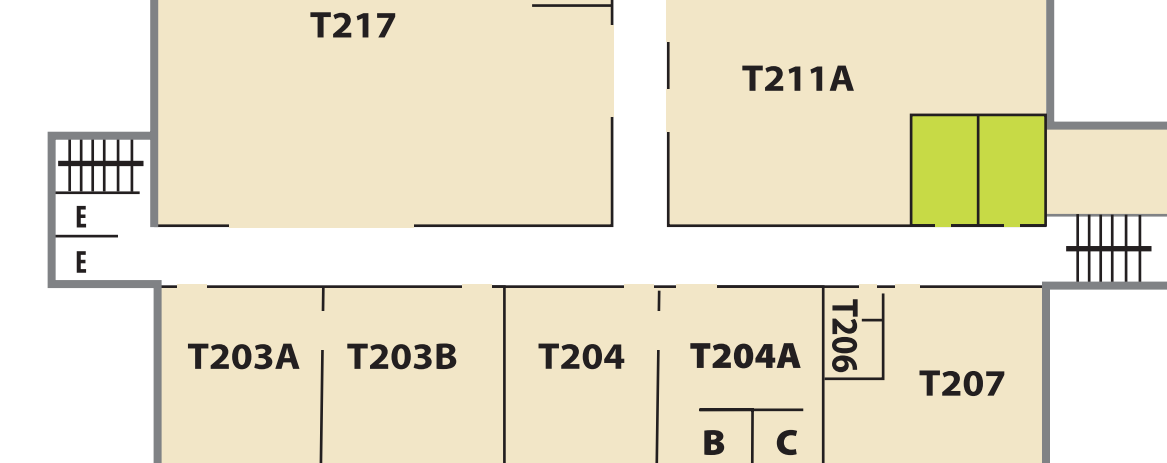

## Lincoln Building

Basement

Corridor to Main/Lake Buildings

- SC Johnson Student Life Center
- Restrooms

Basement

Corridor to Lake/Technical Buildings

## Lake Building

1st Floor

2nd Floor

5th Floor

4th Floor

3rd Floor

## Technical Building

2nd Floor

1st Floor

Security

Barber/Cosmetology

Student Services Center

3rd Floor

2nd Floor

## Racine Building

1st Floor

Michigan Room

Staff Development Center

Business Resource Center

Great Lakes Room

Credit Union

Multicultural Resource Center