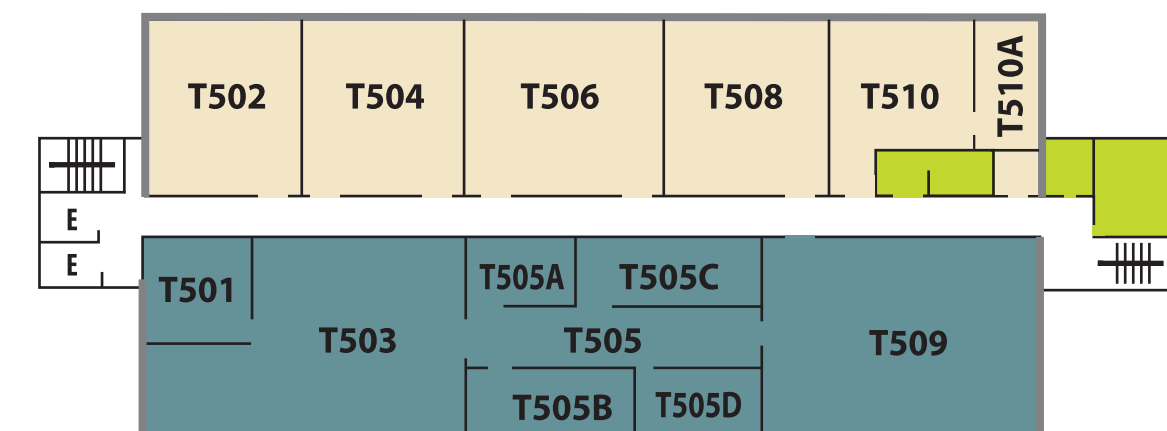

## Lincoln Building

Basement

Corridor to Main/Lake Buildings

- SC Johnson Student Life Center
- Restrooms

Basement

Corridor to Lake/Technical Buildings

## Lake Building

1st Floor

2nd Floor

5th Floor

4th Floor

3rd Floor

## Technical Building

2nd Floor

1st Floor

Security

Barber/Cosmetology

Student Services Center

3rd Floor

2nd Floor