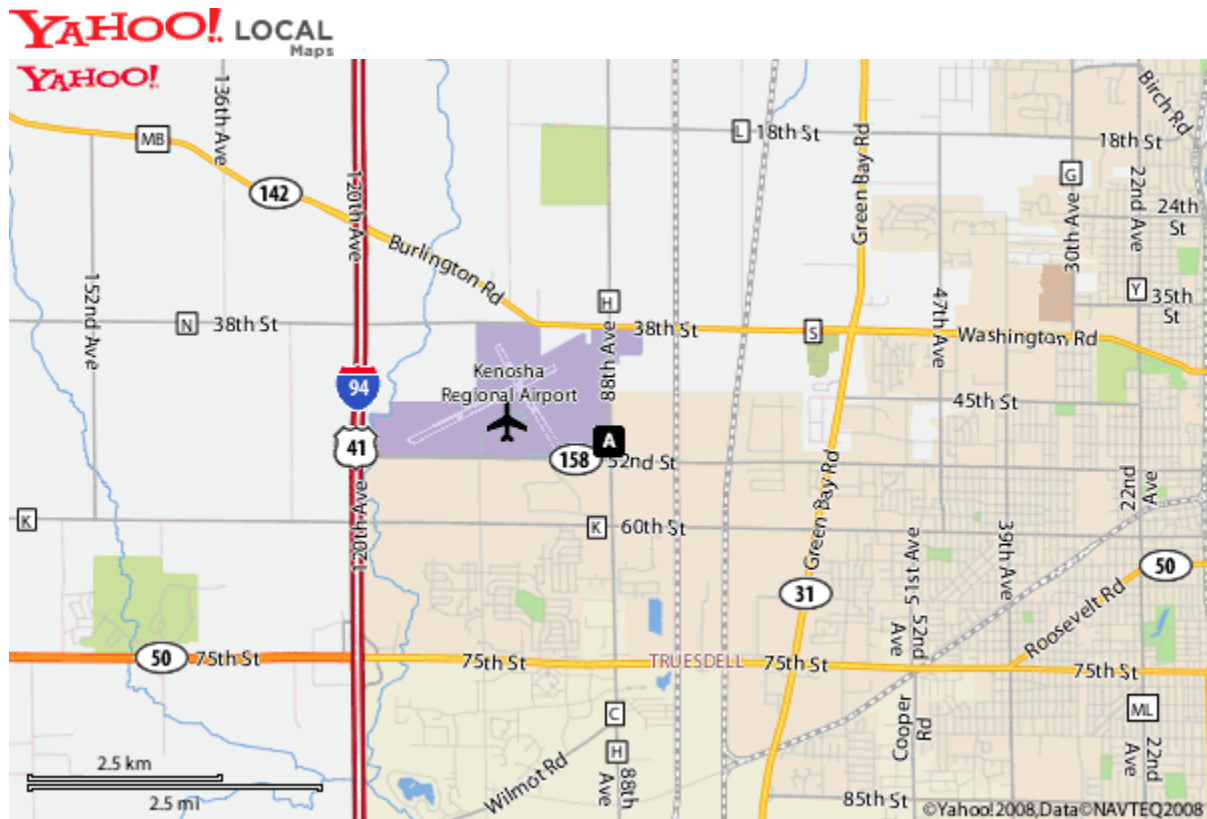

Gateway Technical College
Horizon Center for Transportation Technology
(262) 564-3900
4940 88th Ave, Kenosha, WI 53144-7467

Driving Direction to Gateway's Horizon Center

From the South

Take I-94 West toward MILWAUKEE to Exit #342/KENOSHA (WI-158), turn Right to head east on WI-158 - go 1.9 mi. Turn Left on 88TH AVE(CR-H) - go 0.2 mi. The Horizon Center will be on the left.

From the North

Take I-94 E toward Illinois to Exit #342/KENOSHA (WI-158). Continue East on WI-158 for 1.9 miles. Turn Left on 88TH AVE(CR-H) - go 0.2 mi. The Horizon Center will be on the left.