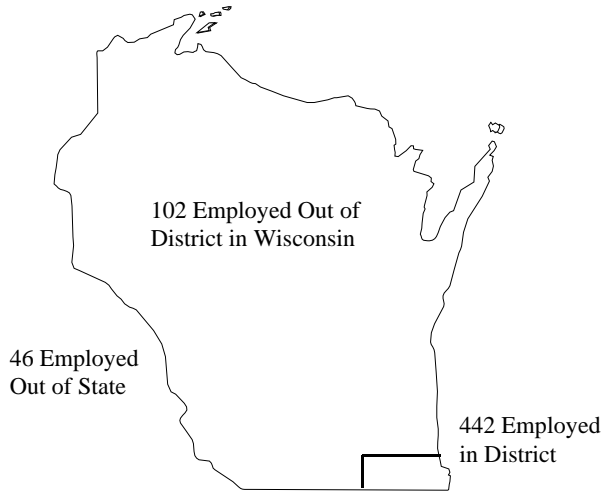

- 98% are satisfied with their Gateway training
- 86% have jobs within six months of graduation
- 59% are employed in their field of training
- The average full-time wage is \$16.44 per hour

Notes

- *For purposes of this report, full-time employment is defined as 35 hours or more per week.*
- *Wages are reported only for those programs in which 2 or more respondents provided salary information. Wages are reported before deductions.*
- *While salaries in this report generally reflect entry-level wages, 23 percent of those employed related to their field of training were already employed prior to attending Gateway and have maintained that job.*
- *Double majors are reported in only one program.*

Graduate Profile

LOCATION OF EMPLOYMENT (Employed-related graduates)

73% of graduates are employed in our district

REASON FOR ATTENDING GATEWAY

DEMOGRAPHICS

■ Ethnic Background:

American Indian	4
Asian	15
African American	112
Hispanic	90
White	1,060
Unreported	6