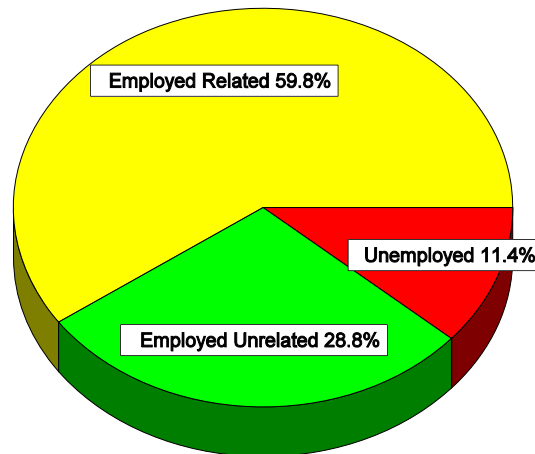

Technical Diploma Programs

Employment Status

Number of graduates	1,096
Number responding	820
Employed in related occupations	375
Employed in unrelated occupations	180
Seeking employment	71
Not in labor market	194
Student	176
Family Responsibilities	8
Disabled	1
Other	9
Employed full-time related	154
Average hourly salary	$13.56
Range of hourly salary	$7.50 - $31.73
Average hours per week	40.56
Employed part-time related	194
Average hourly salary	$11.88
Range of hourly salary	$7.25 - $25.00
Average hours per week	20.3
Number receiving benefits	220