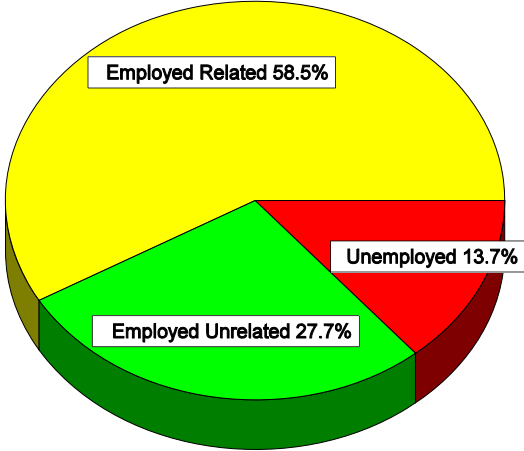

- 98% are satisfied with their Gateway training
- 86% have jobs within six months of graduation
- 59% are employed in their field of training
- The average full-time wage is \$16.44 per hour

Notes

- *For purposes of this report, full-time employment is defined as 35 hours or more per week.*
- *Wages are reported only for those programs in which 2 or more respondents provided salary information. Wages are reported before deductions.*
- *While salaries in this report generally reflect entry-level wages, 23 percent of those employed related to their field of training were already employed prior to attending Gateway and have maintained that job.*
- *Double majors are reported in only one program.*

Graduate Profile

LOCATION OF EMPLOYMENT (Employed-related graduates)

73% of graduates are employed in our district

REASON FOR ATTENDING GATEWAY

DEMOGRAPHICS

■ Ethnic Background:

American Indian	4
Asian	15
African American	112
Hispanic	90
White	1,060
Unreported	6

■ Gender:

Male	328
Female	957

All Gateway Programs

Employment Status

Number of graduates	1,659
Number responding	1,288
Employed in related occupations	618
Employed in unrelated occupations	293
Seeking employment	145
Not in labor market	231
Student	205
Family Responsibilities	9
Disabled	1
Other	16
Employed full-time related	342
Average hourly salary	\$16.44
Range of hourly salary	\$7.50 - \$42.00
Average hours per week	40.47
Employed part-time related	246
Average hourly salary	\$12.97
Range of hourly salary	\$7.25 - \$28.85
Average hours per week	21.16
Number receiving benefits	407