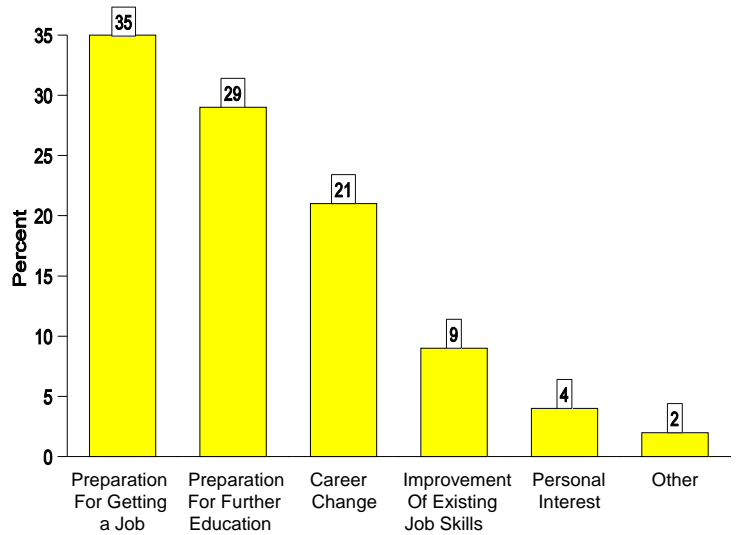

REASON FOR ATTENDING GATEWAY

DEMOGRAPHICS

■ Ethnic Background:

American Indian	4
Asian	15
African American	112
Hispanic	90
White	1,060
Unreported	6

■ Gender:

Male	328
Female	957