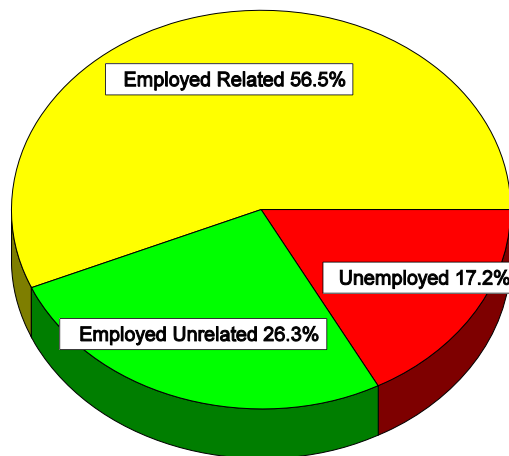

- 98% are satisfied with their Gateway training
- 86% have jobs within six months of graduation
- 59% are employed in their field of training
- The average full-time wage is \$16.44 per hour

Notes

- *For purposes of this report, full-time employment is defined as 35 hours or more per week.*
- *Wages are reported only for those programs in which 2 or more respondents provided salary information. Wages are reported before deductions.*
- *While salaries in this report generally reflect entry-level wages, 23 percent of those employed related to their field of training were already employed prior to attending Gateway and have maintained that job.*
- *Double majors are reported in only one program.*

■ Gender:

Male	328
Female	957

All Gateway Programs

Employment Status

Number of graduates	1,659
Number responding	1,288
Employed in related occupations	618
Employed in unrelated occupations	293
Seeking employment	145
Not in labor market	231
Student	205
Family Responsibilities	9
Disabled	1
Other	16
Employed full-time related	342
Average hourly salary	\$16.44
Range of hourly salary	\$7.50 - \$42.00
Average hours per week	40.47
Employed part-time related	246
Average hourly salary	\$12.97
Range of hourly salary	\$7.25 - \$28.85
Average hours per week	21.16
Number receiving benefits	407

Associate Degree Programs

Employment Status

Number of graduates	563
Number responding	468
Employed in related occupations	243
Employed in unrelated occupations	113
Seeking employment	74
Not in labor market	37
Student	29
Family Responsibilities	1
Other	7
Employed full-time related	188
Average hourly salary	\$18.78
Range of hourly salary	\$7.89 - \$42.00
Average hours per week	40.39
Employed part-time related	52
Average hourly salary	\$17.14
Range of hourly salary	\$7.75 - \$28.85
Average hours per week	24.37
Number receiving benefits	187